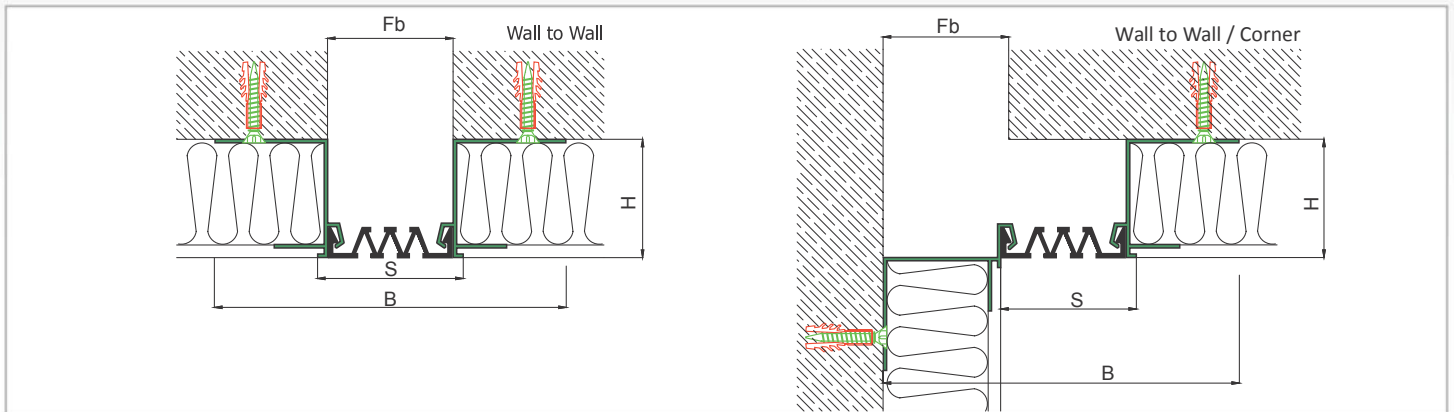

AS A124 flush mounted profile is specially designed for places with insulating board applications and can easily be installed by means of screws to all types of walls. Its ribbed elastomeric gasket gains the profile a remarkable movement ability and slide-in gasket system lets the profile to be used at facades. Profiles up to 150 mm gap are applied with single gasket while the wider ones are with double gaskets joined with a connector profile.

\* Visuals are representative and the profile configuration may differ depending on the characteristics requested.

LOCATION	MODEL	GAP (Fb) mm	HEIGHT (H) MM	OVERALL WIDTH (B) mm	VISIBLE WIDTH (S) mm	MOVEMENT (W) mm	LOAD CAPACITY	STANDARD LENGTH (mt)
Wall to Wall	AS A124-030	30	47 / 57	120	38	+10 / - 6	N/A	3
	AS A124-050	50	47 / 57	140	58	+20 / -15	N/A	3
	AS A124-080	80	47 / 57	170	88	+40 / -30	N/A	3
	AS A124-100	100	47 / 57	190	108	+20 / -50	N/A	3
	AS A124-150	150	47 / 57	240	158	+30 / -80	N/A	3
	AS A124-200	200	47 / 57	290	208	+40 / -100	N/A	3
	AS A124-200M	200	47 / 57	290	208	+40 / -100	N/A	3

Note: Please ask for different sizes

 AS A124 200  
 H47D

 AS A124 200  
 H47KD

Profil No Profile Number	AS A124 200	AS A124 200K
Açıklık (Fb) mm Gap (Fb) mm	100	100
Yükseklik (H) mm yaklaşık Coating thickness (H) mm approx	47	47
Hareket Kapasitesi (W) mm yaklaşık Movement capacity (W) mm approx	+40/-100	+40/-100
Renk Color	Alüminyum: Natürel, Fitiller: Siyah, gri, diğer Aluminium: Natural, Inserts: Black, grey, others	
Malzeme Material	Alüminyum, EPDM Kauçuk (siyah), Termoplastik Kauçuk (gri ve diğer) Aluminum, EPDM Rubber (black), Thermoplastic Rubber (grey and others)	
Standart Uzunluk (m) Standard Length (m)	3	