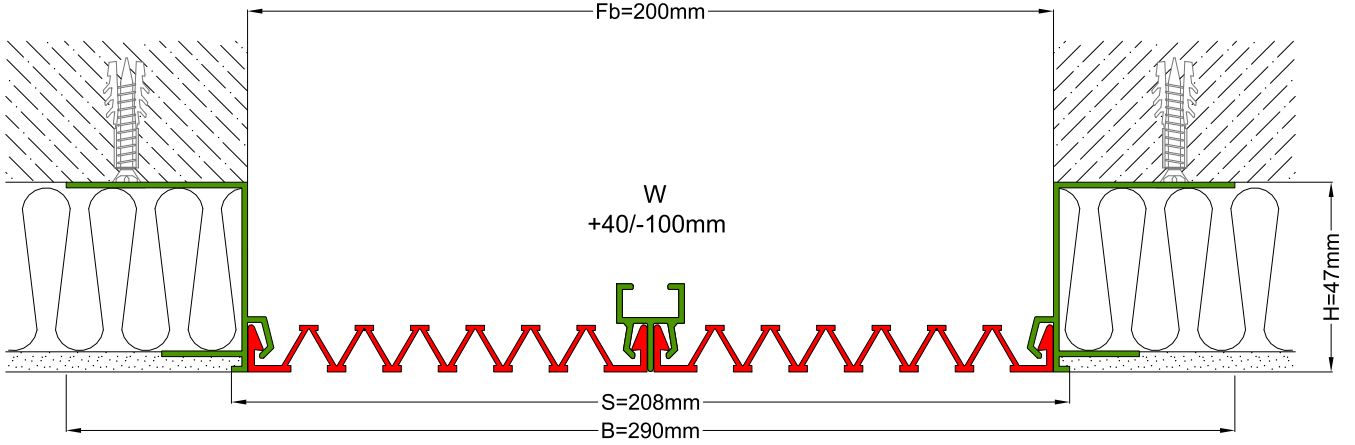

AS A124 flush mounted profile is specially designed for places with insulating board applications and can easily be installed by means of screws to all types of walls. Its ribbed elastomeric gasket gains the profile a remarkable movement ability and slide-in gasket system lets the profile to be used at facades. Profiles up to 150 mm gap are applied with single gasket while the wider ones are with double gaskets joined with a connector profile.

\* Visuals are representative and the profile configuration may differ depending on the characteristics requested.

LOCATION	MODEL	GAP (Fb) mm	HEIGHT (H) MM	OVERALL WIDTH (B) mm	VISIBLE WIDTH (S) mm	MOVEMENT (W) mm	LOAD CAPACITY	STANDARD LENGTH (mt)
Wall to Wall	AS A124-030	30	47 / 57	120	38	+10 / - 6	N/A	3
	AS A124-050	50	47 / 57	140	58	+20 / -15	N/A	3
	AS A124-080	80	47 / 57	170	88	+40 / -30	N/A	3
	AS A124-100	100	47 / 57	190	108	+20 / -50	N/A	3
	AS A124-150	150	47 / 57	240	158	+30 / -80	N/A	3
	AS A124-200	200	47 / 57	290	208	+40 / -100	N/A	3
	AS A124-200M	200	47 / 57	290	208	+40 / -100	N/A	3

Note: Please ask for different sizes

 AS A124 200  
 H47D

 AS A124 200  
 H47KD

Profil No Profile Number	AS A124 200	AS A124 200K
Açıklık (Fb) mm Gap (Fb) mm	100	100
Yükseklik (H) mm yaklaşık Coating thickness (H) mm approx	47	47
Hareket Kapasitesi (W) mm yaklaşık Movement capacity (W) mm approx	+40/-100	+40/-100
Renk Color	Alüminyum: Natürel, Fitiller: Siyah, gri, diğer Aluminium: Natural, Inserts: Black, grey, others	
Malzeme Material	Alüminyum, EPDM Kauçuk (siyah), Termoplastik Kauçuk (gri ve diğer) Aluminum, EPDM Rubber (black), Thermoplastic Rubber (grey and others)	
Standart Uzunluk (m) Standard Length (m)	3	