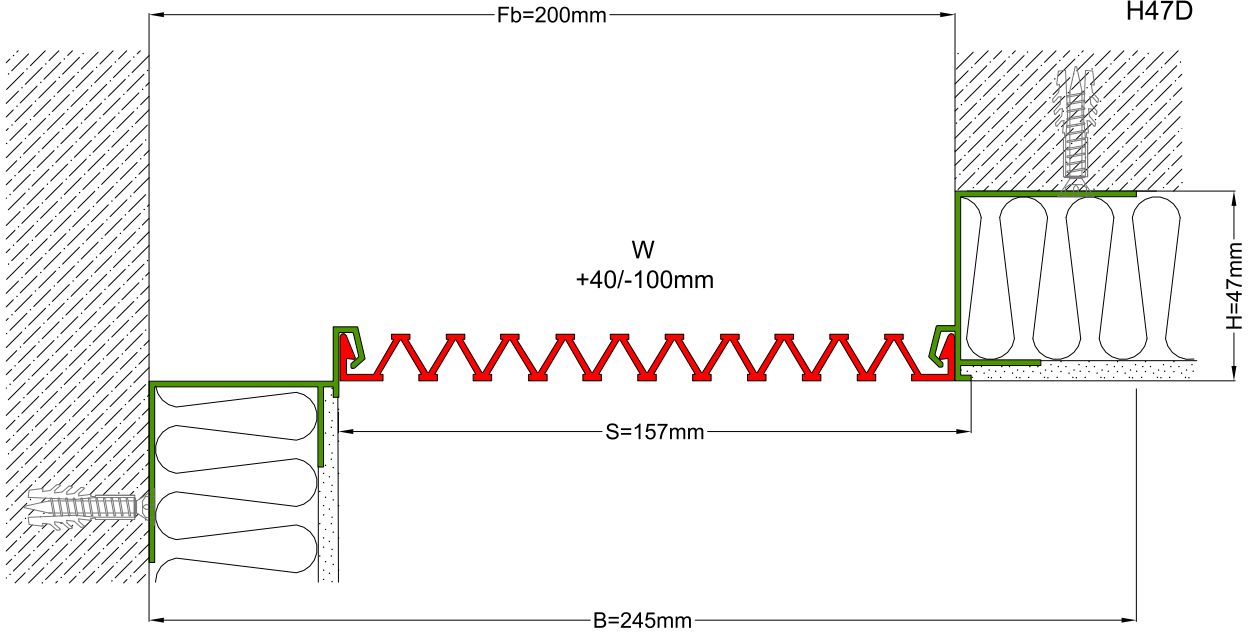

AS A124 flush mounted profile is specially designed for places with insulating board applications and can easily be installed by means of screws to all types of walls. Its ribbed elastomeric gasket gains the profile a remarkable movement ability and slide-in gasket system lets the profile to be used at facades. Profiles up to 150 mm gap are applied with single gasket while the wider ones are with double gaskets joined with a connector profile.

\* Visuals are representative and the profile configuration may differ depending on the characteristics requested.

LOCATION	MODEL	GAP (Fb) mm	HEIGHT (H) MM	OVERALL WIDTH (B) mm	VISIBLE WIDTH (S) mm	MOVEMENT (W) mm	LOAD CAPACITY	STANDARD LENGTH (mt)
Wall to Wall	AS A124-030	30	47 / 57	120	38	+10 / - 6	N/A	3
	AS A124-050	50	47 / 57	140	58	+20 / -15	N/A	3
	AS A124-080	80	47 / 57	170	88	+40 / -30	N/A	3
	AS A124-100	100	47 / 57	190	108	+20 / -50	N/A	3
	AS A124-150	150	47 / 57	240	158	+30 / -80	N/A	3
	AS A124-200	200	47 / 57	290	208	+40 / -100	N/A	3
	AS A124-200M	200	47 / 57	290	208	+40 / -100	N/A	3

Note: Please ask for different sizes

 AS A124 200  
 H47D

 AS A124 200  
 H47KD

Profil No Profile Number	AS A124 200	AS A124 200K
Açıklık (Fb) mm Gap (Fb) mm	100	100
Yükseklik (H) mm yaklaşık Coating thickness (H) mm approx	47	47
Hareket Kapasitesi (W) mm yaklaşık Movement capacity (W) mm approx	+40/-100	+40/-100
Renk Color	Alüminyum: Natürel, Fitiller: Siyah, gri, diğer Aluminium: Natural, Inserts: Black, grey, others	
Malzeme Material	Alüminyum, EPDM Kauçuk (siyah), Termoplastik Kauçuk (gri ve diğer) Aluminum, EPDM Rubber (black), Thermoplastic Rubber (grey and others)	
Standart Uzunluk (m) Standard Length (m)	3	