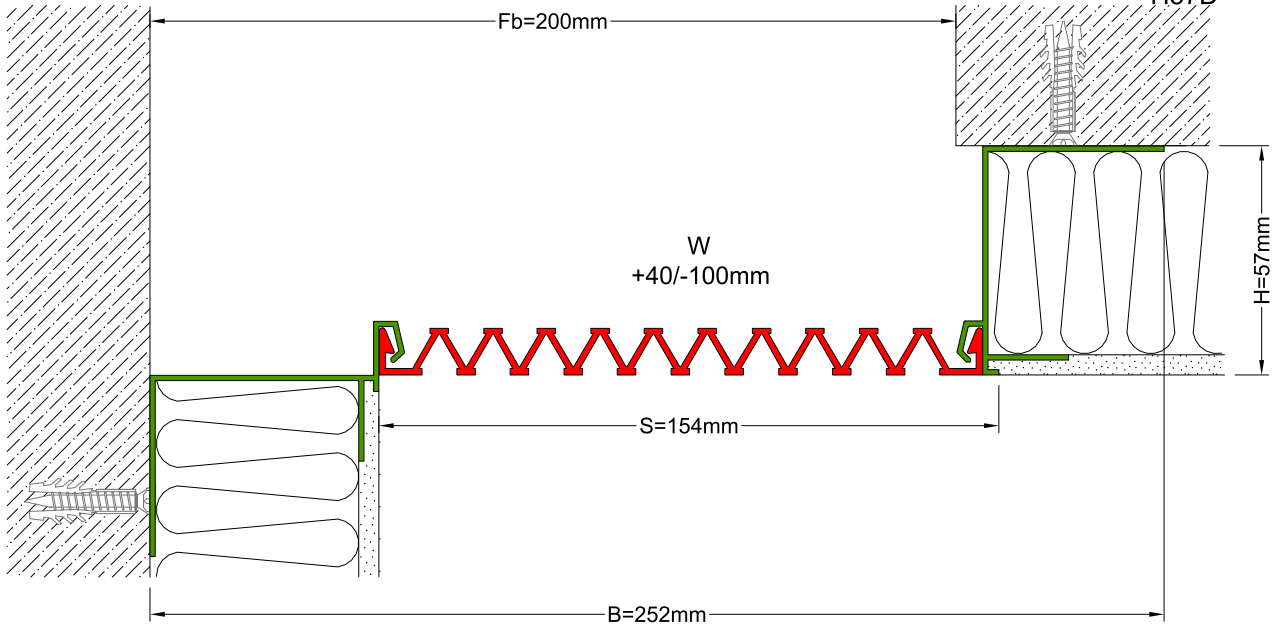

AS A124 flush mounted profile is specially designed for places with insulating board applications and can easily be installed by means of screws to all types of walls. Its ribbed elastomeric gasket gains the profile a remarkable movement ability and slide-in gasket system lets the profile to be used at facades. Profiles up to 150 mm gap are applied with single gasket while the wider ones are with double gaskets joined with a connector profile.

\* Visuals are representative and the profile configuration may differ depending on the characteristics requested.

LOCATION	MODEL	GAP (Fb) mm	HEIGHT (H) MM	OVERALL WIDTH (B) mm	VISIBLE WIDTH (S) mm	MOVEMENT (W) mm	LOAD CAPACITY	STANDARD LENGTH (mt)
Wall to Wall	AS A124-030	30	47 / 57	120	38	+10 / - 6	N/A	3
	AS A124-050	50	47 / 57	140	58	+20 / -15	N/A	3
	AS A124-080	80	47 / 57	170	88	+40 / -30	N/A	3
	AS A124-100	100	47 / 57	190	108	+20 / -50	N/A	3
	AS A124-150	150	47 / 57	240	158	+30 / -80	N/A	3
	AS A124-200	200	47 / 57	290	208	+40 / -100	N/A	3
	AS A124-200M	200	47 / 57	290	208	+40 / -100	N/A	3

Note: Please ask for different sizes

 AS A124 200  
 H57D

 AS A124 200  
 H57KD

Profil No Profile Number	AS A124 200	AS A124 200K
Açıklık (Fb) mm Gap (Fb) mm	100	100
Yükseklik (H) mm yaklaşık Coating thickness (H) mm approx	57	57
Hareket Kapasitesi (W) mm yaklaşık Movement capacity (W) mm approx	+40/-100	+40/-100
Renk Color	Alüminyum: Natürel, Fitiller: Siyah, gri, diğer Aluminium: Natural, Inserts: Black, grey, others	
Malzeme Material	Alüminyum, EPDM Kauçuk(siyah), Termoplastik Kauçuk (gri ve diğer) Aluminum, EPDM Rubber(black), Thermoplastic Rubber (grey and others)	
Standart Uzunluk (m) Standard Length (m)	3	