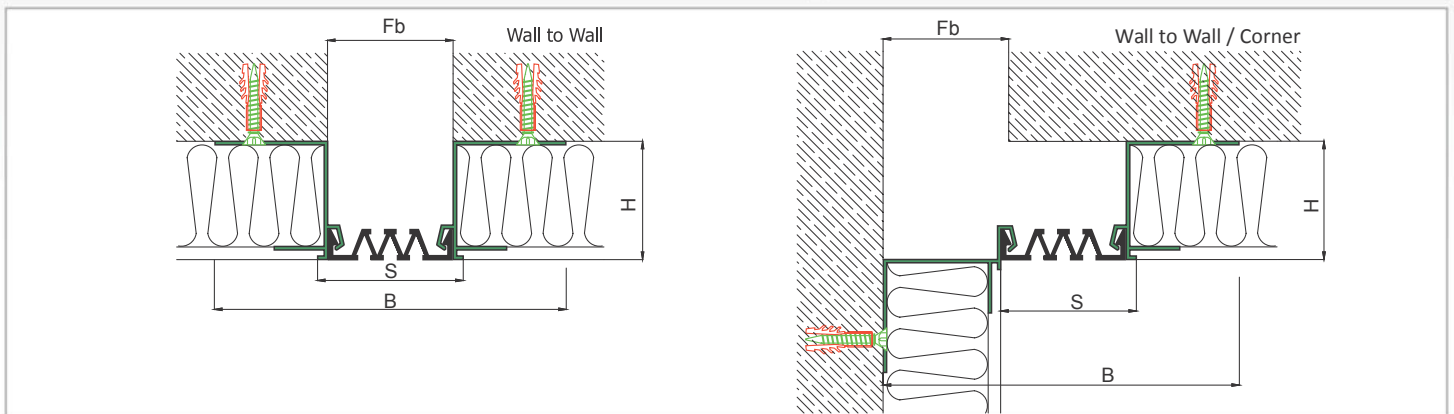

AS A124 flush mounted profile is specially designed for places with insulating board applications and can easily be installed by means of screws to all types of walls. Its ribbed elastomeric gasket gains the profile a remarkable movement ability and slide-in gasket system lets the profile to be used at facades. Profiles up to 150 mm gap are applied with single gasket while the wider ones are with double gaskets joined with a connector profile.

\* Visuals are representative and the profile configuration may differ depending on the characteristics requested.

LOCATION	MODEL	GAP (Fb) mm	HEIGHT (H) MM	OVERALL WIDTH (B) mm	VISIBLE WIDTH (S) mm	MOVEMENT (W) mm	LOAD CAPACITY	STANDARD LENGTH (mt)
Wall to Wall	AS A124-030	30	47 / 57	120	38	+10 / - 6	N/A	3
	AS A124-050	50	47 / 57	140	58	+20 / -15	N/A	3
	AS A124-080	80	47 / 57	170	88	+40 / -30	N/A	3
	AS A124-100	100	47 / 57	190	108	+20 / -50	N/A	3
	AS A124-150	150	47 / 57	240	158	+30 / -80	N/A	3
	AS A124-200	200	47 / 57	290	208	+40 / -100	N/A	3
	AS A124-200M	200	47 / 57	290	208	+40 / -100	N/A	3

Note: Please ask for different sizes

 AS A124 200  
 H57D

 AS A124 200  
 H57KD

Profil No Profile Number	AS A124 200	AS A124 200K
Açıklık (Fb) mm Gap (Fb) mm	100	100
Yükseklik (H) mm yaklaşık Coating thickness (H) mm approx	57	57
Hareket Kapasitesi (W) mm yaklaşık Movement capacity (W) mm approx	+40/-100	+40/-100
Renk Color	Alüminyum: Natürel, Fitiller: Siyah, gri, diğer Aluminium: Natural, Inserts: Black, grey, others	
Malzeme Material	Alüminyum, EPDM Kauçuk(siyah), Termoplastik Kauçuk (gri ve diğer) Aluminum, EPDM Rubber(black), Thermoplastic Rubber (grey and others)	
Standart Uzunluk (m) Standard Length (m)	3	