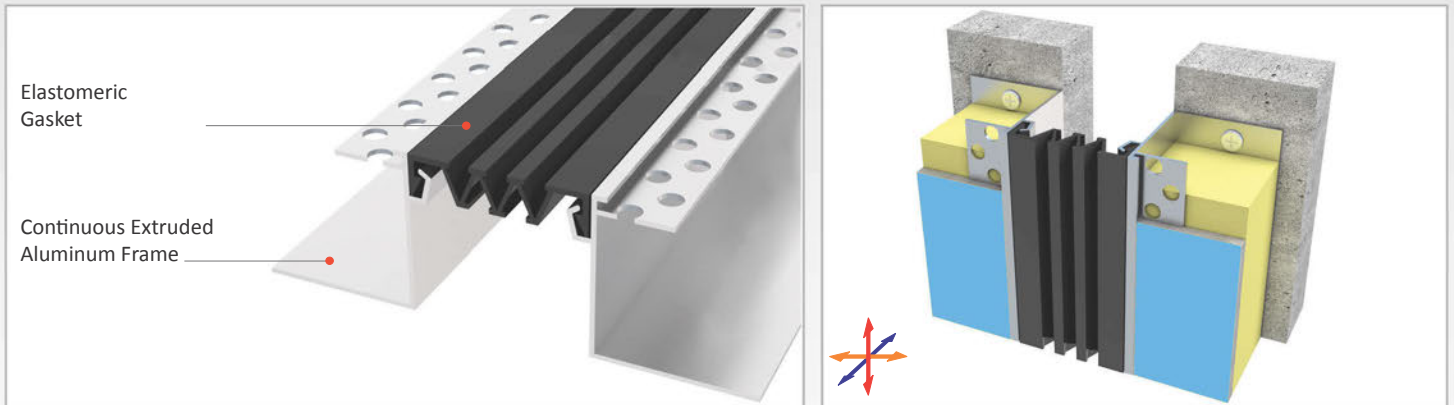

AS A124 flush mounted profile is specially designed for places with insulating board applications and can easily be installed by means of screws to all types of walls. Its ribbed elastomeric gasket gains the profile a remarkable movement ability and slide-in gasket system lets the profile to be used at facades. Profiles up to 150 mm gap are applied with single gasket while the wider ones are with double gaskets joined with a connector profile.

- Application Areas** : Outdoor / Wall
- Ideal for** : Shopping Malls, Airports, Residences, Hospitals, Hotels, Commercial & Public Buildings etc.
- Material** : Mill Finish Aluminum (Anodizing optional), EPDM (Only in Black Color) or TPE Gasket
- Aluminum Alloy** : 6063 AA-USA / EN AW 6063
- Optional Supplies** : Fire Barrier, Waterproof EPDM membrane

\* Visuals are representative and the profile configuration may differ depending on the characteristics requested.

LOCATION	MODEL	GAP (Fb) mm	HEIGHT (H) MM	OVERALL WIDTH (B) mm	VISIBLE WIDTH (S) mm	MOVEMENT (W) mm	LOAD CAPACITY	STANDARD LENGTH (mt)
Wall to Wall	AS A124-030	30	47 / 57	120	38	+10 / - 6	N/A	3
	AS A124-050	50	47 / 57	140	58	+20 / -15	N/A	3
	AS A124-080	80	47 / 57	170	88	+40 / -30	N/A	3
	AS A124-100	100	47 / 57	190	108	+20 / -50	N/A	3
	AS A124-150	150	47 / 57	240	158	+30 / -80	N/A	3
	AS A124-200	200	47 / 57	290	208	+40 / -100	N/A	3
	AS A124-200M	200	47 / 57	290	208	+40 / -100	N/A	3