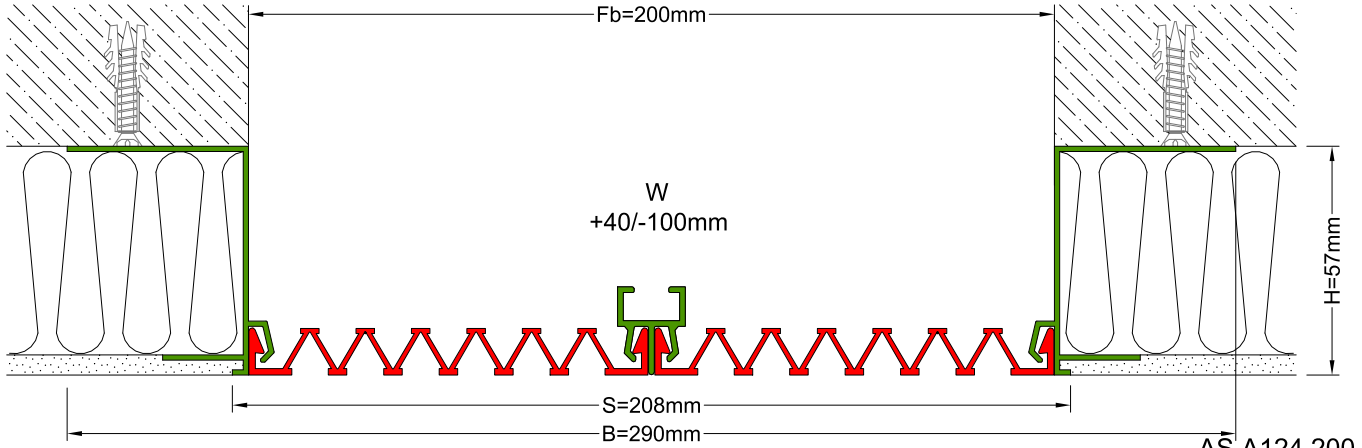

AS A124 flush mounted profile is specially designed for places with insulating board applications and can easily be installed by means of screws to all types of walls. Its ribbed elastomeric gasket gains the profile a remarkable movement ability and slide-in gasket system lets the profile to be used at facades. Profiles up to 150 mm gap are applied with single gasket while the wider ones are with double gaskets joined with a connector profile.

\* Visuals are representative and the profile configuration may differ depending on the characteristics requested.

LOCATION	MODEL	GAP (Fb) mm	HEIGHT (H) MM	OVERALL WIDTH (B) mm	VISIBLE WIDTH (S) mm	MOVEMENT (W) mm	LOAD CAPACITY	STANDARD LENGTH (mt)
Wall to Wall	AS A124-030	30	47 / 57	120	38	+10 / - 6	N/A	3
	AS A124-050	50	47 / 57	140	58	+20 / -15	N/A	3
	AS A124-080	80	47 / 57	170	88	+40 / -30	N/A	3
	AS A124-100	100	47 / 57	190	108	+20 / -50	N/A	3
	AS A124-150	150	47 / 57	240	158	+30 / -80	N/A	3
	AS A124-200	200	47 / 57	290	208	+40 / -100	N/A	3
	AS A124-200M	200	47 / 57	290	208	+40 / -100	N/A	3

Note: Please ask for different sizes

 AS A124 200  
 H57D

 AS A124 200  
 H57KD

Profil No Profile Number	AS A124 200	AS A124 200K
Açıklık (Fb) mm Gap (Fb) mm	100	100
Yükseklik (H) mm yaklaşık Coating thickness (H) mm approx	57	57
Hareket Kapasitesi (W) mm yaklaşık Movement capacity (W) mm approx	+40/-100	+40/-100
Renk Color	Alüminyum: Natürel, Fitiller: Siyah, gri, diğer Aluminium: Natural, Inserts: Black, grey, others	
Malzeme Material	Alüminyum, EPDM Kauçuk(siyah), Termoplastik Kauçuk (gri ve diğer) Aluminum, EPDM Rubber(black), Thermoplastic Rubber (grey and others)	
Standart Uzunluk (m) Standard Length (m)	3	