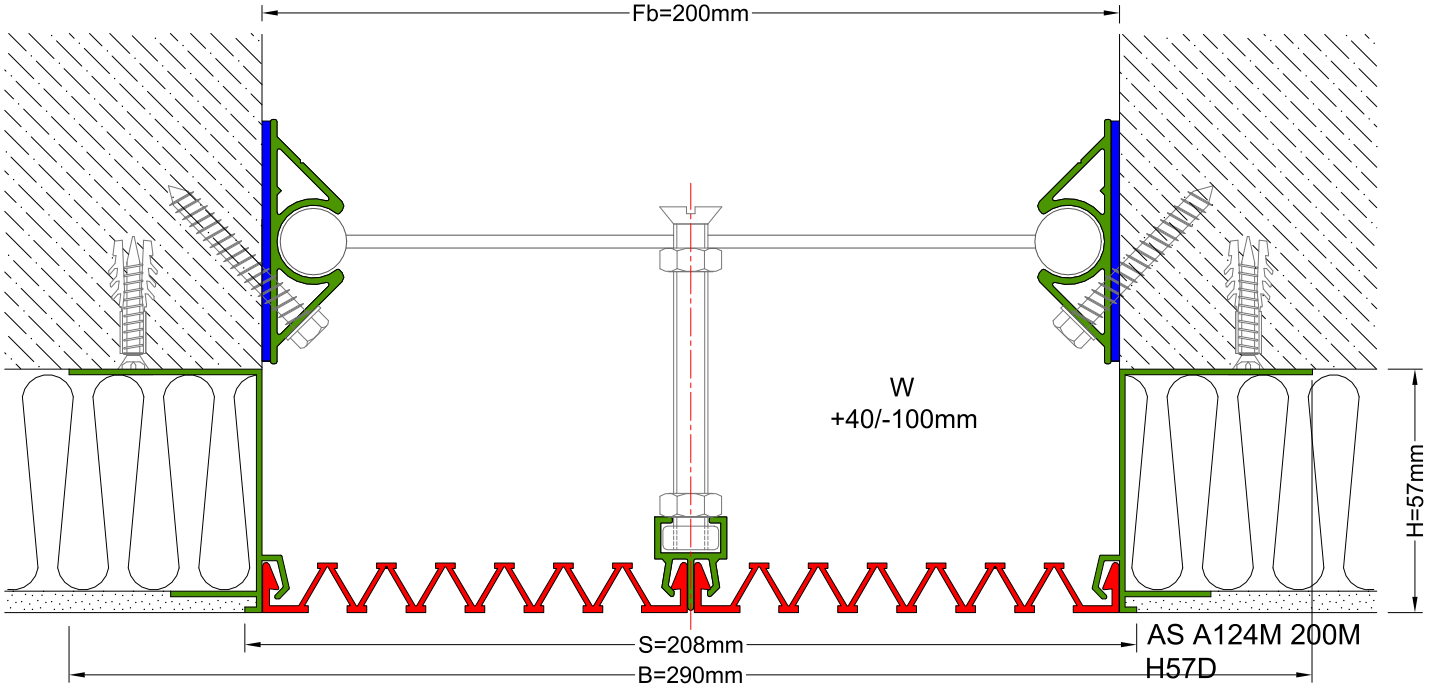

AS A124 200
H57KD

Profil No Profile Number	AS A124 200M	AS A124 200K
Açıklık (Fb) mm Gap (Fb) mm	100	100
Yükseklik (H) mm yaklaşık Coating thickness (H) mm approx	57	57
Hareket Kapasitesi (W) mm yaklaşık Movement capacity (W) mm approx	+40/-100	+40/-100
Renk Color	Alüminyum: Natürel, Fitiller: Siyah, gri, diğer Aluminium: Natural, Inserts: Black, grey, others	
Malzeme Material	Alüminyum, EPDM Kauçuk(siyah), Termoplastik Kauçuk (gri ve diğer) Aluminum, EPDM Rubber(black), Thermoplastic Rubber (grey and others)	
Standart Uzunluk (m) Standard Length (m)	3