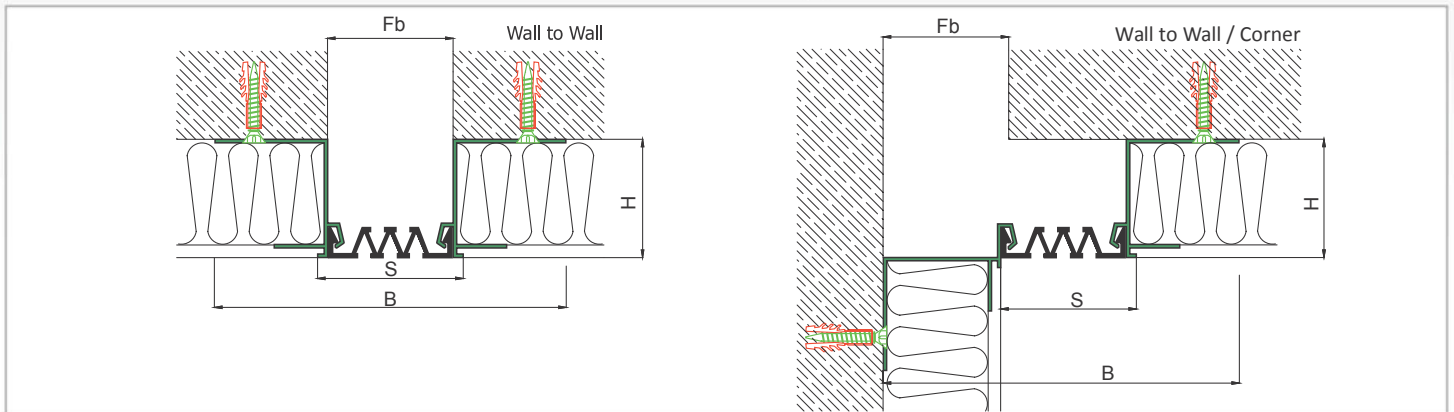

AS A124 flush mounted profile is specially designed for places with insulating board applications and can easily be installed by means of screws to all types of walls. Its ribbed elastomeric gasket gains the profile a remarkable movement ability and slide-in gasket system lets the profile to be used at facades. Profiles up to 150 mm gap are applied with single gasket while the wider ones are with double gaskets joined with a connector profile.

* Visuals are representative and the profile configuration may differ depending on the characteristics requested.

| LOCATION | MODEL | GAP (Fb) mm | HEIGHT (H) MM | OVERALL WIDTH (B) mm | VISIBLE WIDTH (S) mm | MOVEMENT (W) mm | LOAD CAPACITY | STANDARD LENGTH (mt) |
|--------------|--------------|-------------|---------------|----------------------|----------------------|-----------------|---------------|----------------------|
| Wall to Wall | AS A124-030 | 30 | 47 / 57 | 120 | 38 | +10 / - 6 | N/A | 3 |
| | AS A124-050 | 50 | 47 / 57 | 140 | 58 | +20 / -15 | N/A | 3 |
| | AS A124-080 | 80 | 47 / 57 | 170 | 88 | +40 / -30 | N/A | 3 |
| | AS A124-100 | 100 | 47 / 57 | 190 | 108 | +20 / -50 | N/A | 3 |
| | AS A124-150 | 150 | 47 / 57 | 240 | 158 | +30 / -80 | N/A | 3 |
| | AS A124-200 | 200 | 47 / 57 | 290 | 208 | +40 / -100 | N/A | 3 |
| | AS A124-200M | 200 | 47 / 57 | 290 | 208 | +40 / -100 | N/A | 3 |