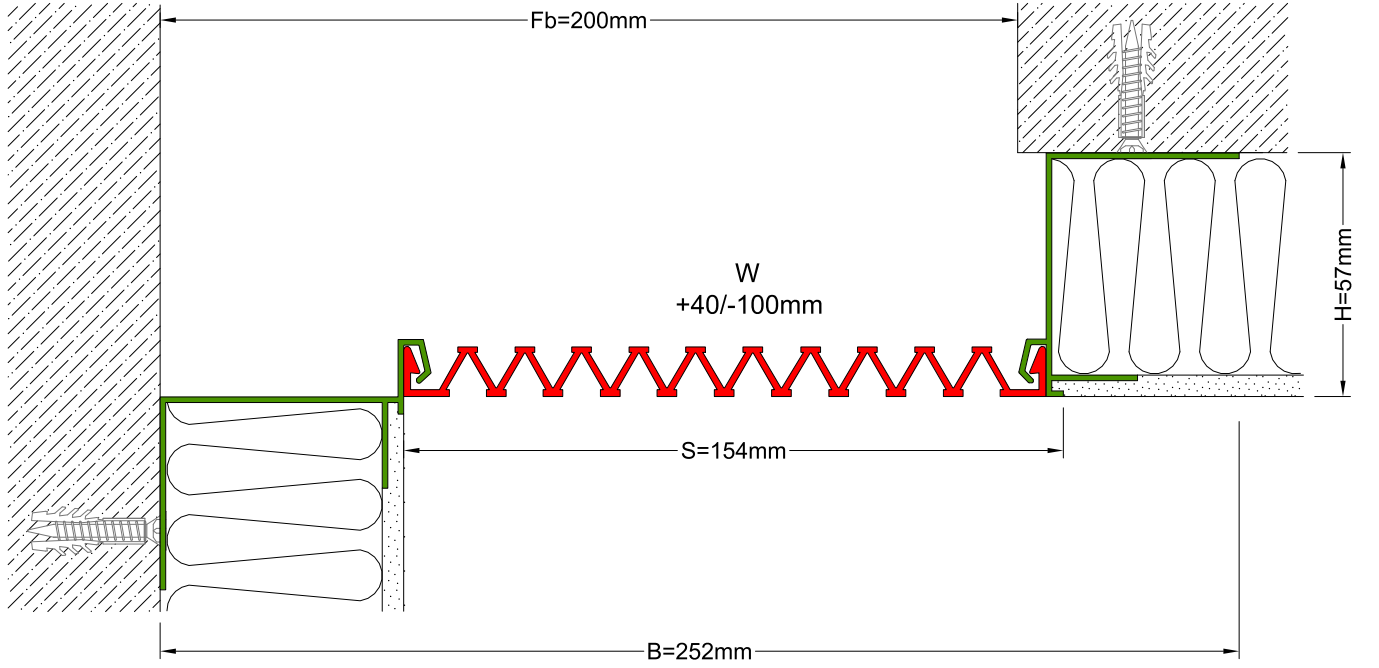

AS A124 200
H57KD

Profil No Profile Number	AS A124 200M	AS A124 200K
Açıklık (Fb) mm Gap (Fb) mm	100	100
Yükseklik (H) mm yaklaşık Coating thickness (H) mm approx	57	57
Hareket Kapasitesi (W) mm yaklaşık Movement capacity (W) mm approx	+40/-100	+40/-100
Renk Color	Alüminyum: Natürel, Fitiller: Siyah, gri, diğer Aluminium: Natural, Inserts: Black, grey, others	
Malzeme Material	Alüminyum, EPDM Kauçuk(siyah), Termoplastik Kauçuk (gri ve diğer) Aluminum, EPDM Rubber(black), Thermoplastic Rubber (grey and others)	
Standart Uzunluk (m) Standard Length (m)	3