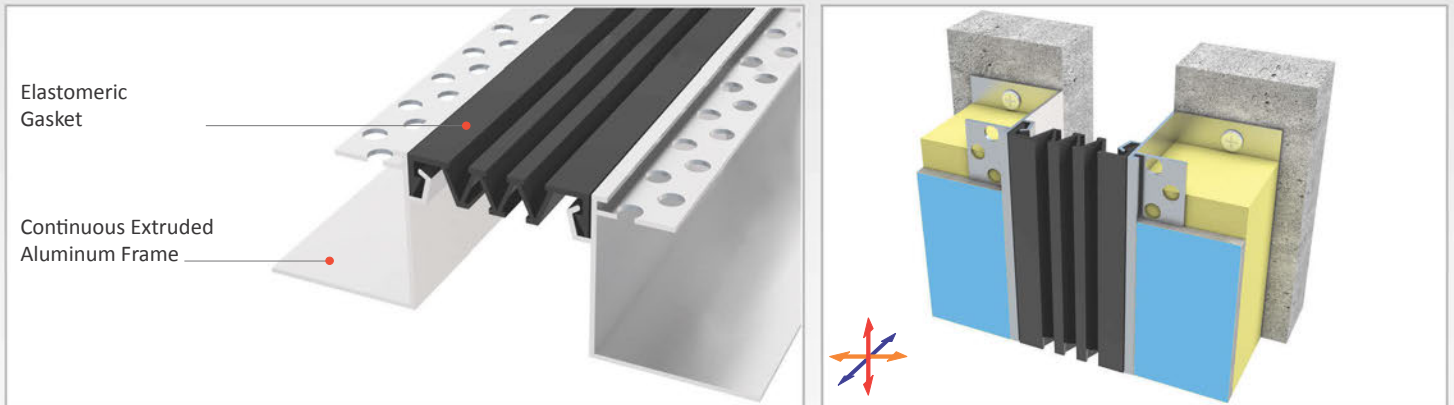

AS A124 flush mounted profile is specially designed for places with insulating board applications and can easily be installed by means of screws to all types of walls. Its ribbed elastomeric gasket gains the profile a remarkable movement ability and slide-in gasket system lets the profile to be used at facades. Profiles up to 150 mm gap are applied with single gasket while the wider ones are with double gaskets joined with a connector profile.

- Application Areas** : Outdoor / Wall
- Ideal for** : Shopping Malls, Airports, Residences, Hospitals, Hotels, Commercial & Public Buildings etc.
- Material** : Mill Finish Aluminum (Anodizing optional), EPDM (Only in Black Color) or TPE Gasket
- Aluminum Alloy** : 6063 AA-USA / EN AW 6063
- Optional Supplies** : Fire Barrier, Waterproof EPDM membrane

* Visuals are representative and the profile configuration may differ depending on the characteristics requested.

| LOCATION | MODEL | GAP (Fb) mm | HEIGHT (H) MM | OVERALL WIDTH (B) mm | VISIBLE WIDTH (S) mm | MOVEMENT (W) mm | LOAD CAPACITY | STANDARD LENGTH (mt) |
|--------------|--------------|-------------|---------------|----------------------|----------------------|-----------------|---------------|----------------------|
| Wall to Wall | AS A124-030 | 30 | 47 / 57 | 120 | 38 | +10 / - 6 | N/A | 3 |
| | AS A124-050 | 50 | 47 / 57 | 140 | 58 | +20 / -15 | N/A | 3 |
| | AS A124-080 | 80 | 47 / 57 | 170 | 88 | +40 / -30 | N/A | 3 |
| | AS A124-100 | 100 | 47 / 57 | 190 | 108 | +20 / -50 | N/A | 3 |
| | AS A124-150 | 150 | 47 / 57 | 240 | 158 | +30 / -80 | N/A | 3 |
| | AS A124-200 | 200 | 47 / 57 | 290 | 208 | +40 / -100 | N/A | 3 |
| | AS A124-200M | 200 | 47 / 57 | 290 | 208 | +40 / -100 | N/A | 3 |