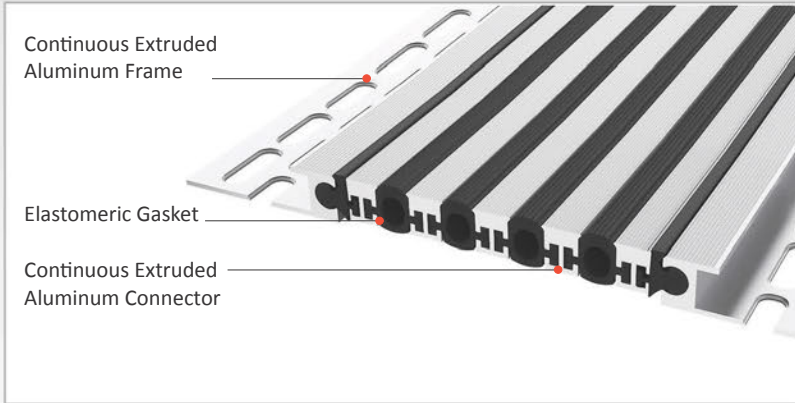

AS A126 flush mounted profile can easily be installed by means of screws to all types of wall & ceiling. Adjustable interlocking profile and gasket configuration makes it available for gaps up to 200 mm. Multipartite design ensures the profile to meet displacements in 3 directions. If inquired, AS A126 can be applied with floor type AS A226 and this dual application brings in a decorative aspect. Profiles are delivered factory-assembled.

- Application Areas** : Indoor & Outdoor / Wall & Ceiling
- Ideal for** : Shopping Malls, Airports, Residences, Hospitals, Hotels, Commercial & Public Buildings etc.
- Material** : Mill Finish Aluminum (Anodizing optional), TPE Gasket
- Aluminum Alloy** : 6063 AA-USA / EN AW 6063
- Optional Supplies** : Fire Barrier, Waterproof EPDM membrane

\* Visuals are representative and the profile configuration may differ depending on the characteristics requested.

GASKET COLORS    **BLACK**    GREY    BEIGE    Custom Colors available.

LOCATION	MODEL	GAP (Fb) mm	HEIGHT (H) MM	OVERALL WIDTH (B) mm	VISIBLE WIDTH (S) mm	MOVEMENT (W) mm	LOAD CAPACITY	STANDARD LENGTH (mt)
Wall to Wall	AS A126-030	30	15 / 28	128	48	± 2	N/A	3
	AS A126-050	50	15 / 28	148	68	± 4	N/A	3
	AS A126-060	60	15 / 28	170	90	± 6	N/A	3
	AS A126-080	80	15 / 28	190	110	± 8	N/A	3
	AS A126-100	100	15 / 28	210	131	± 10	N/A	3
	AS A126-120	120	15 / 28	231	152	± 12	N/A	3
	AS A126-140	140	15 / 28	252	173	± 14	N/A	3
	AS A126-160	160	15 / 28	273	193	± 16	N/A	3
	AS A126-200	200	15 / 28	315	235	± 20	N/A	3

Note: Please ask for different sizes

Profil No Profile Number	AS A126 080	AS A126 080K
Fb (mm)	80	80
H (mm) yaklaşık approx.	28	28
W± (mm) yaklaşık approx.	±8	±8
Renk Color	Alüminyum: Natürel, Fitiller: Siyah, gri, diğer Aluminum: Natural, Inserts: Black, grey, others	
Malzeme Material	Alüminyum, TPE Termoplastik Elastomer Aluminum, TPE Thermoplastic Elastomer	
Standart Uzunluk Standard Length	3	