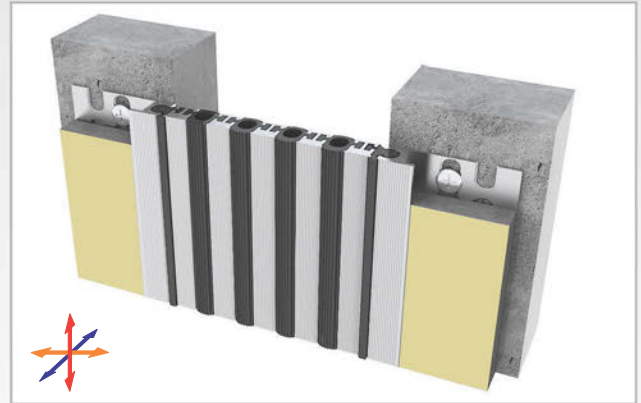

AS A126 flush mounted profile can easily be installed by means of screws to all types of wall & ceiling. Adjustable interlocking profile and gasket configuration makes it available for gaps up to 200 mm. Multipartite design ensures the profile to meet displacements in 3 directions. If inquired, AS A126 can be applied with floor type AS A226 and this dual application brings in a decorative aspect. Profiles are delivered factory-assembled.

- Application Areas** : Indoor & Outdoor / Wall & Ceiling
- Ideal for** : Shopping Malls, Airports, Residences, Hospitals, Hotels, Commercial & Public Buildings etc.
- Material** : Mill Finish Aluminum (Anodizing optional), TPE Gasket
- Aluminum Alloy** : 6063 AA-USA / EN AW 6063
- Optional Supplies** : Fire Barrier, Waterproof EPDM membrane

\* Visuals are representative and the profile configuration may differ depending on the characteristics requested.

GASKET COLORS    **BLACK**    GREY    BEIGE    Custom Colors available.

LOCATION	MODEL	GAP (Fb) mm	HEIGHT (H) MM	OVERALL WIDTH (B) mm	VISIBLE WIDTH (S) mm	MOVEMENT (W) mm	LOAD CAPACITY	STANDARD LENGTH (mt)
Wall to Wall	AS A126-030	30	15 / 28	128	48	± 2	N/A	3
	AS A126-050	50	15 / 28	148	68	± 4	N/A	3
	AS A126-060	60	15 / 28	170	90	± 6	N/A	3
	AS A126-080	80	15 / 28	190	110	± 8	N/A	3
	AS A126-100	100	15 / 28	210	131	± 10	N/A	3
	AS A126-120	120	15 / 28	231	152	± 12	N/A	3
	AS A126-140	140	15 / 28	252	173	± 14	N/A	3
	AS A126-160	160	15 / 28	273	193	± 16	N/A	3
	AS A126-200	200	15 / 28	315	235	± 20	N/A	3

Note: Please ask for different sizes

Profil No Profile Number	AS A126 080	AS A126 080K
Fb (mm)	80	80
H (mm) yaklaşık approx.	28	28
W± (mm) yaklaşık approx.	±8	±8
Renk Color	Alüminyum: Natürel, Fitiller: Siyah, gri, diğer Aluminum: Natural, Inserts: Black, grey, others	
Malzeme Material	Alüminyum, TPE Termoplastik Elastomer Aluminum, TPE Thermoplastic Elastomer	
Standart Uzunluk Standard Length	3	