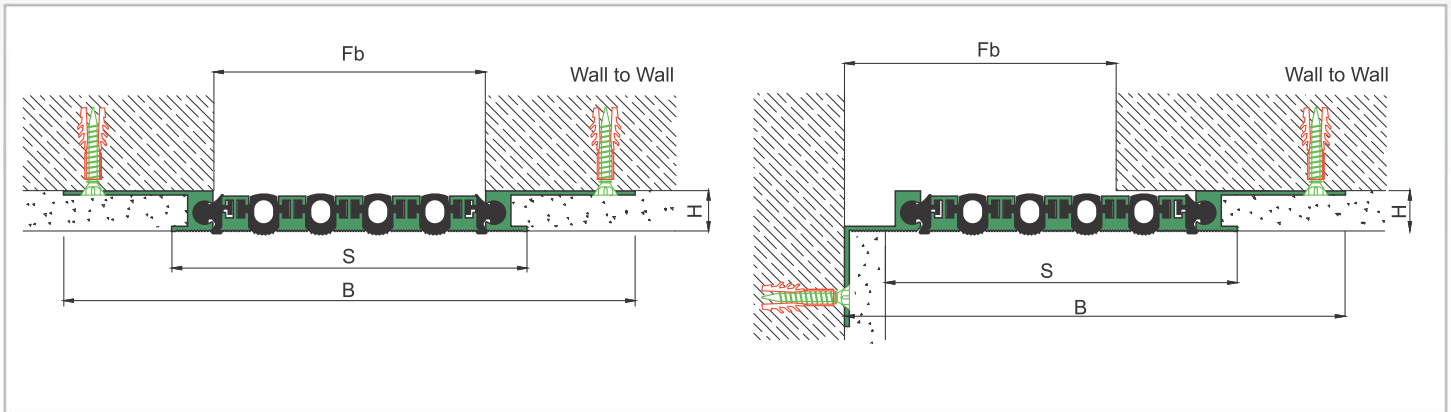

AS A126 flush mounted profile can easily be installed by means of screws to all types of wall & ceiling. Adjustable interlocking profile and gasket configuration makes it available for gaps up to 200 mm. Multipartite design ensures the profile to meet displacements in 3 directions. If inquired, AS A126 can be applied with floor type AS A226 and this dual application brings in a decorative aspect. Profiles are delivered factory-assembled.

- Application Areas** : Indoor & Outdoor / Wall & Ceiling
- Ideal for** : Shopping Malls, Airports, Residences, Hospitals, Hotels, Commercial & Public Buildings etc.
- Material** : Mill Finish Aluminum (Anodizing optional), TPE Gasket
- Aluminum Alloy** : 6063 AA-USA / EN AW 6063
- Optional Supplies** : Fire Barrier, Waterproof EPDM membrane

\* Visuals are representative and the profile configuration may differ depending on the characteristics requested.

GASKET COLORS    **BLACK**    GREY    BEIGE    Custom Colors available.

LOCATION	MODEL	GAP (Fb) mm	HEIGHT (H) MM	OVERALL WIDTH (B) mm	VISIBLE WIDTH (S) mm	MOVEMENT (W) mm	LOAD CAPACITY	STANDARD LENGTH (mt)
Wall to Wall	AS A126-030	30	15 / 28	128	48	± 2	N/A	3
	AS A126-050	50	15 / 28	148	68	± 4	N/A	3
	AS A126-060	60	15 / 28	170	90	± 6	N/A	3
	AS A126-080	80	15 / 28	190	110	± 8	N/A	3
	AS A126-100	100	15 / 28	210	131	± 10	N/A	3
	AS A126-120	120	15 / 28	231	152	± 12	N/A	3
	AS A126-140	140	15 / 28	252	173	± 14	N/A	3
	AS A126-160	160	15 / 28	273	193	± 16	N/A	3
	AS A126-200	200	15 / 28	315	235	± 20	N/A	3

Note: Please ask for different sizes

Profil No Profile Number	AS A126 080	AS A126 080K
Fb (mm)	80	80
H (mm) yaklaşık approx.	28	28
W± (mm) yaklaşık approx.	±8	±8
Renk Color	Alüminyum: Natürel, Fitiller: Siyah, gri, diğer Aluminum: Natural, Inserts: Black, grey, others	
Malzeme Material	Alüminyum, TPE Termoplastik Elastomer Aluminum, TPE Thermoplastic Elastomer	
Standart Uzunluk Standard Length	3	