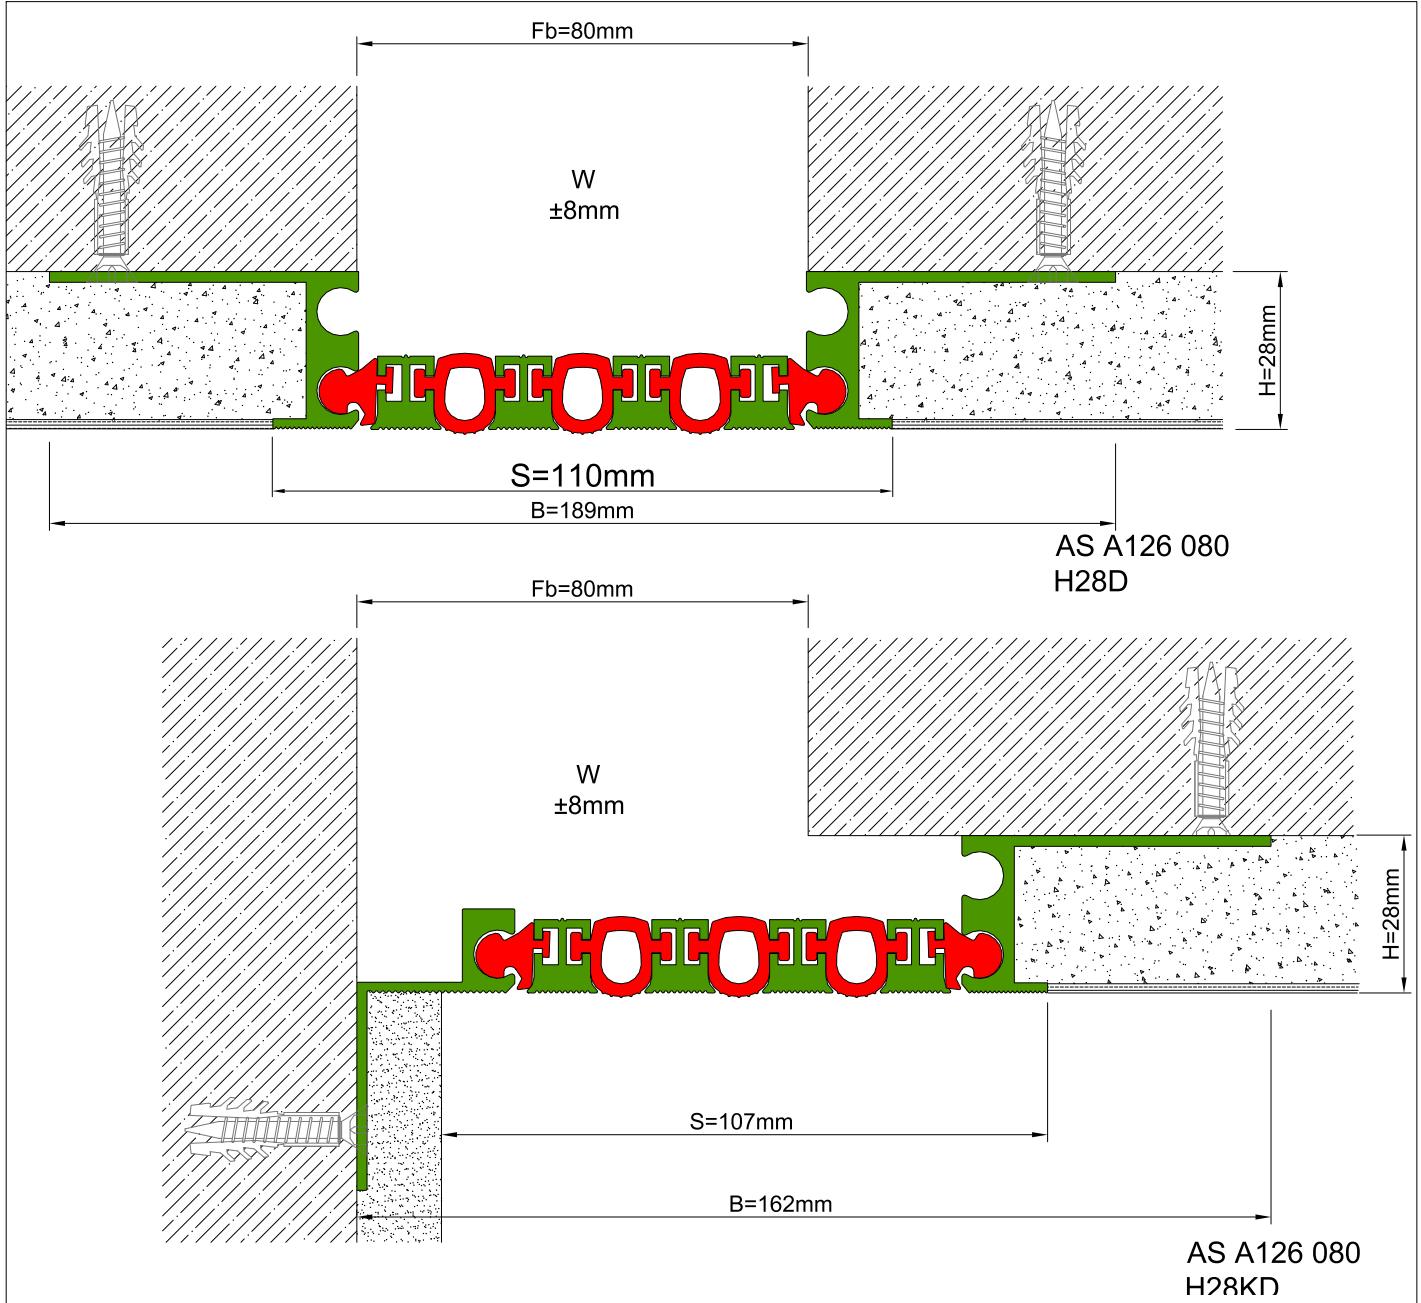

AS A126 flush mounted profile can easily be installed by means of screws to all types of wall & ceiling. Adjustable interlocking profile and gasket configuration makes it available for gaps up to 200 mm. Multipartite design ensures the profile to meet displacements in 3 directions. If inquired, AS A126 can be applied with floor type AS A226 and this dual application brings in a decorative aspect. Profiles are delivered factory-assembled.

\* Visuals are representative and the profile configuration may differ depending on the characteristics requested.

GASKET COLORS    **BLACK**    GREY    BEIGE    Custom Colors available.

LOCATION	MODEL	GAP (Fb) mm	HEIGHT (H) MM	OVERALL WIDTH (B) mm	VISIBLE WIDTH (S) mm	MOVEMENT (W) mm	LOAD CAPACITY	STANDARD LENGTH (mt)
Wall to Wall	AS A126-030	30	15 / 28	128	48	± 2	N/A	3
	AS A126-050	50	15 / 28	148	68	± 4	N/A	3
	AS A126-060	60	15 / 28	170	90	± 6	N/A	3
	AS A126-080	80	15 / 28	190	110	± 8	N/A	3
	AS A126-100	100	15 / 28	210	131	± 10	N/A	3
	AS A126-120	120	15 / 28	231	152	± 12	N/A	3
	AS A126-140	140	15 / 28	252	173	± 14	N/A	3
	AS A126-160	160	15 / 28	273	193	± 16	N/A	3
	AS A126-200	200	15 / 28	315	235	± 20	N/A	3

Note: Please ask for different sizes

Profil No Profile Number	AS A126 080	AS A126 080K
Fb (mm)	80	80
H (mm) yaklaşık approx.	28	28
W± (mm) yaklaşık approx.	±8	±8
Renk Color	Alüminyum: Natürel, Fitiller: Siyah, gri, diğer Aluminum: Natural, Inserts: Black, grey, others	
Malzeme Material	Alüminyum, TPE Termoplastik Elastomer Aluminum, TPE Thermoplastic Elastomer	
Standart Uzunluk Standard Length	3	