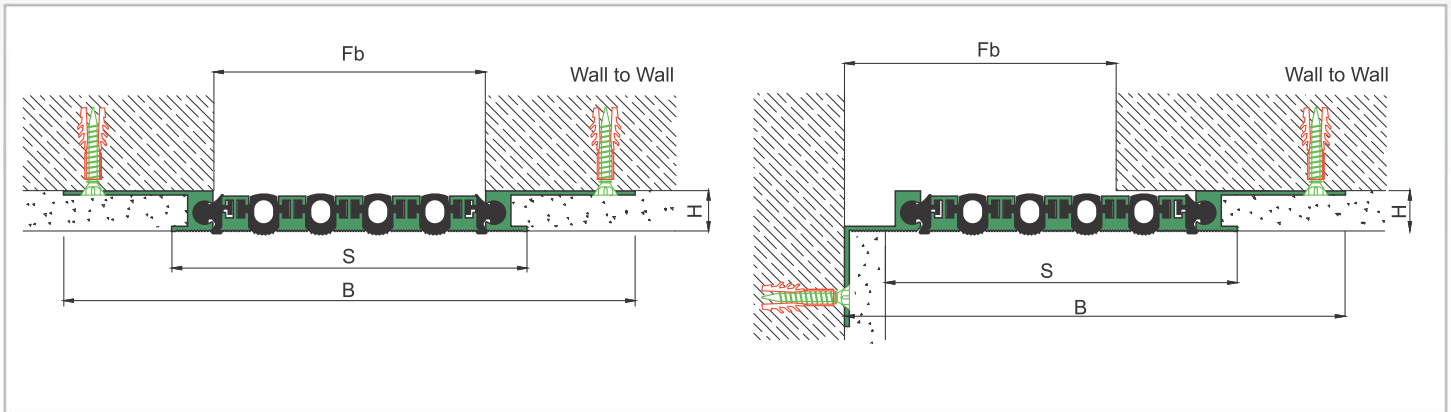

AS A126 flush mounted profile can easily be installed by means of screws to all types of wall & ceiling. Adjustable interlocking profile and gasket configuration makes it available for gaps up to 200 mm. Multipartite design ensures the profile to meet displacements in 3 directions. If inquired, AS A126 can be applied with floor type AS A226 and this dual application brings in a decorative aspect. Profiles are delivered factory-assembled.

- Application Areas** : Indoor & Outdoor / Wall & Ceiling
- Ideal for** : Shopping Malls, Airports, Residences, Hospitals, Hotels, Commercial & Public Buildings etc.
- Material** : Mill Finish Aluminum (Anodizing optional), TPE Gasket
- Aluminum Alloy** : 6063 AA-USA / EN AW 6063
- Optional Supplies** : Fire Barrier, Waterproof EPDM membrane

* Visuals are representative and the profile configuration may differ depending on the characteristics requested.

GASKET COLORS **BLACK** GREY BEIGE Custom Colors available.

LOCATION	MODEL	GAP (Fb) mm	HEIGHT (H) MM	OVERALL WIDTH (B) mm	VISIBLE WIDTH (S) mm	MOVEMENT (W) mm	LOAD CAPACITY	STANDARD LENGTH (mt)
Wall to Wall	AS A126-030	30	15 / 28	128	48	± 2	N/A	3
	AS A126-050	50	15 / 28	148	68	± 4	N/A	3
	AS A126-060	60	15 / 28	170	90	± 6	N/A	3
	AS A126-080	80	15 / 28	190	110	± 8	N/A	3
	AS A126-100	100	15 / 28	210	131	± 10	N/A	3
	AS A126-120	120	15 / 28	231	152	± 12	N/A	3
	AS A126-140	140	15 / 28	252	173	± 14	N/A	3
	AS A126-160	160	15 / 28	273	193	± 16	N/A	3
	AS A126-200	200	15 / 28	315	235	± 20	N/A	3

Note: Please ask for different sizes

Profil No Profile Number	AS A126 120	AS A126 120K
Fb (mm)	120	120
H (mm) yaklaşık approx.	15	15
W± (mm) yaklaşık approx.	±12	±12
Renk Color	Alüminyum: Natürel, Fitiller: Siyah, gri, diğer Aluminum: Natural, Inserts: Black, grey, others	
Malzeme Material	Alüminyum, TPE Termoplastik Elastomer Aluminum, TPE Thermoplastic Elastomer	
Standart Uzunluk Standard Length	3	