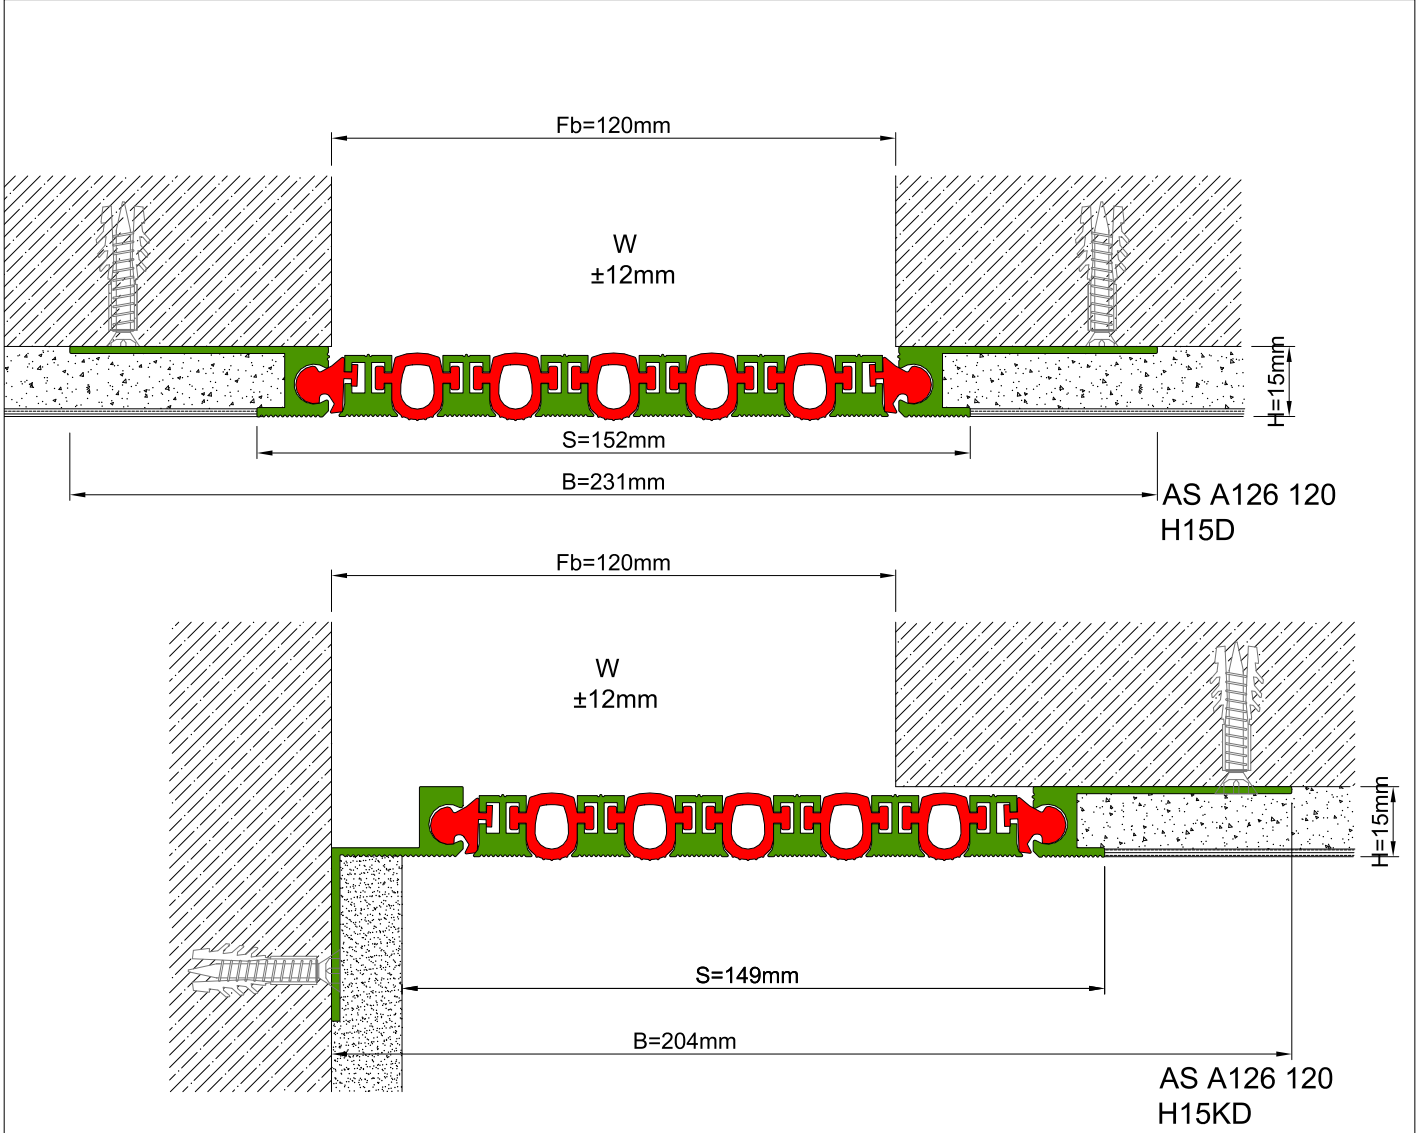

AS A126 flush mounted profile can easily be installed by means of screws to all types of wall & ceiling. Adjustable interlocking profile and gasket configuration makes it available for gaps up to 200 mm. Multipartite design ensures the profile to meet displacements in 3 directions. If inquired, AS A126 can be applied with floor type AS A226 and this dual application brings in a decorative aspect. Profiles are delivered factory-assembled.

- Application Areas** : Indoor & Outdoor / Wall & Ceiling
- Ideal for** : Shopping Malls, Airports, Residences, Hospitals, Hotels, Commercial & Public Buildings etc.
- Material** : Mill Finish Aluminum (Anodizing optional), TPE Gasket
- Aluminum Alloy** : 6063 AA-USA / EN AW 6063
- Optional Supplies** : Fire Barrier, Waterproof EPDM membrane

* Visuals are representative and the profile configuration may differ depending on the characteristics requested.

GASKET COLORS **BLACK** GREY BEIGE Custom Colors available.

LOCATION	MODEL	GAP (Fb) mm	HEIGHT (H) MM	OVERALL WIDTH (B) mm	VISIBLE WIDTH (S) mm	MOVEMENT (W) mm	LOAD CAPACITY	STANDARD LENGTH (mt)
Wall to Wall	AS A126-030	30	15 / 28	128	48	± 2	N/A	3
	AS A126-050	50	15 / 28	148	68	± 4	N/A	3
	AS A126-060	60	15 / 28	170	90	± 6	N/A	3
	AS A126-080	80	15 / 28	190	110	± 8	N/A	3
	AS A126-100	100	15 / 28	210	131	± 10	N/A	3
	AS A126-120	120	15 / 28	231	152	± 12	N/A	3
	AS A126-140	140	15 / 28	252	173	± 14	N/A	3
	AS A126-160	160	15 / 28	273	193	± 16	N/A	3
	AS A126-200	200	15 / 28	315	235	± 20	N/A	3

Note: Please ask for different sizes

Profil No Profile Number	AS A126 120	AS A126 120K
Fb (mm)	120	120
H (mm) yaklaşık approx.	15	15
W± (mm) yaklaşık approx.	±12	±12
Renk Color	Alüminyum: Natürel, Fitiller: Siyah, gri, diğer Aluminum: Natural, Inserts: Black, grey, others	
Malzeme Material	Alüminyum, TPE Termoplastik Elastomer Aluminum, TPE Thermoplastic Elastomer	
Standart Uzunluk Standard Length	3	