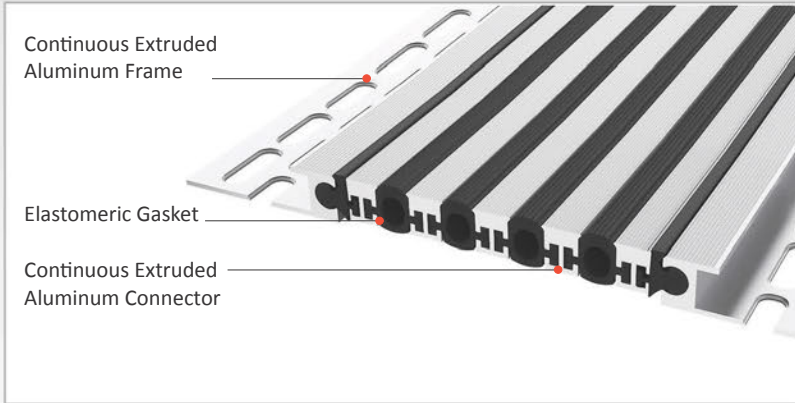

AS A126 flush mounted profile can easily be installed by means of screws to all types of wall & ceiling. Adjustable interlocking profile and gasket configuration makes it available for gaps up to 200 mm. Multipartite design ensures the profile to meet displacements in 3 directions. If inquired, AS A126 can be applied with floor type AS A226 and this dual application brings in a decorative aspect. Profiles are delivered factory-assembled.

- Application Areas** : Indoor & Outdoor / Wall & Ceiling
- Ideal for** : Shopping Malls, Airports, Residences, Hospitals, Hotels, Commercial & Public Buildings etc.
- Material** : Mill Finish Aluminum (Anodizing optional), TPE Gasket
- Aluminum Alloy** : 6063 AA-USA / EN AW 6063
- Optional Supplies** : Fire Barrier, Waterproof EPDM membrane

* Visuals are representative and the profile configuration may differ depending on the characteristics requested.

GASKET COLORS **BLACK** GREY BEIGE Custom Colors available.

LOCATION	MODEL	GAP (Fb) mm	HEIGHT (H) MM	OVERALL WIDTH (B) mm	VISIBLE WIDTH (S) mm	MOVEMENT (W) mm	LOAD CAPACITY	STANDARD LENGTH (mt)
Wall to Wall	AS A126-030	30	15 / 28	128	48	± 2	N/A	3
	AS A126-050	50	15 / 28	148	68	± 4	N/A	3
	AS A126-060	60	15 / 28	170	90	± 6	N/A	3
	AS A126-080	80	15 / 28	190	110	± 8	N/A	3
	AS A126-100	100	15 / 28	210	131	± 10	N/A	3
	AS A126-120	120	15 / 28	231	152	± 12	N/A	3
	AS A126-140	140	15 / 28	252	173	± 14	N/A	3
	AS A126-160	160	15 / 28	273	193	± 16	N/A	3
	AS A126-200	200	15 / 28	315	235	± 20	N/A	3

Note: Please ask for different sizes

Profil No Profile Number	AS A126 120	AS A126 120K
Fb (mm)	120	120
H (mm) yaklaşık approx.	15	15
W± (mm) yaklaşık approx.	±12	±12
Renk Color	Alüminyum: Natürel, Fitiller: Siyah, gri, diğer Aluminum: Natural, Inserts: Black, grey, others	
Malzeme Material	Alüminyum, TPE Termoplastik Elastomer Aluminum, TPE Thermoplastic Elastomer	
Standart Uzunluk Standard Length	3	