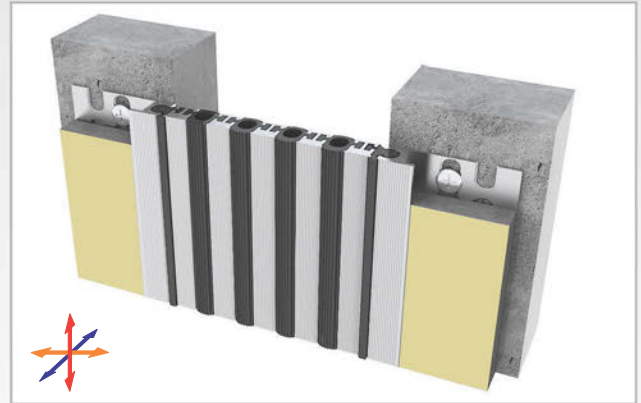

AS A126 flush mounted profile can easily be installed by means of screws to all types of wall & ceiling. Adjustable interlocking profile and gasket configuration makes it available for gaps up to 200 mm. Multipartite design ensures the profile to meet displacements in 3 directions. If inquired, AS A126 can be applied with floor type AS A226 and this dual application brings in a decorative aspect. Profiles are delivered factory-assembled.

- Application Areas** : Indoor & Outdoor / Wall & Ceiling
- Ideal for** : Shopping Malls, Airports, Residences, Hospitals, Hotels, Commercial & Public Buildings etc.
- Material** : Mill Finish Aluminum (Anodizing optional), TPE Gasket
- Aluminum Alloy** : 6063 AA-USA / EN AW 6063
- Optional Supplies** : Fire Barrier, Waterproof EPDM membrane

* Visuals are representative and the profile configuration may differ depending on the characteristics requested.

GASKET COLORS **BLACK** GREY BEIGE Custom Colors available.

LOCATION	MODEL	GAP (Fb) mm	HEIGHT (H) MM	OVERALL WIDTH (B) mm	VISIBLE WIDTH (S) mm	MOVEMENT (W) mm	LOAD CAPACITY	STANDARD LENGTH (mt)
Wall to Wall	AS A126-030	30	15 / 28	128	48	± 2	N/A	3
	AS A126-050	50	15 / 28	148	68	± 4	N/A	3
	AS A126-060	60	15 / 28	170	90	± 6	N/A	3
	AS A126-080	80	15 / 28	190	110	± 8	N/A	3
	AS A126-100	100	15 / 28	210	131	± 10	N/A	3
	AS A126-120	120	15 / 28	231	152	± 12	N/A	3
	AS A126-140	140	15 / 28	252	173	± 14	N/A	3
	AS A126-160	160	15 / 28	273	193	± 16	N/A	3
	AS A126-200	200	15 / 28	315	235	± 20	N/A	3

Note: Please ask for different sizes

Profil No Profile Number	AS A126 120	AS A126 120K
Fb (mm)	120	120
H (mm) yaklaşık approx.	15	15
W± (mm) yaklaşık approx.	±12	±12
Renk Color	Alüminyum: Natürel, Fitiller: Siyah, gri, diğer Aluminum: Natural, Inserts: Black, grey, others	
Malzeme Material	Alüminyum, TPE Termoplastik Elastomer Aluminum, TPE Thermoplastic Elastomer	
Standart Uzunluk Standard Length	3	