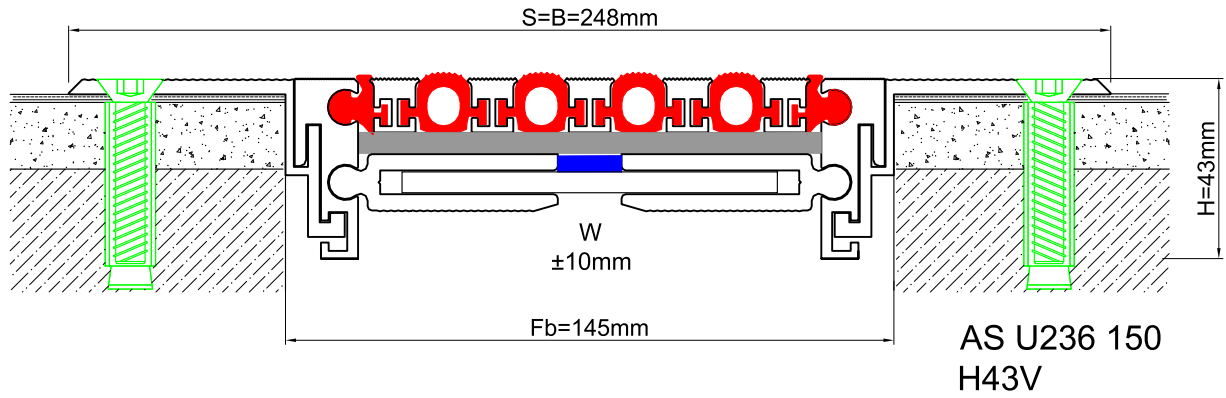

Profil No Profile Number	AS U236 150	AS U236 150K
Fb (mm)	145	145
H (mm) yaklaşık approx.	43	43
W± (mm) yaklaşık approx.	±10	±10
Renk Color	Alüminyum: Natürel, Fitiller: Siyah, gri, diğer Aluminum: Natural, Inserts: Black, grey, others	
Malzeme Material	Alüminyum, TPE Termoplastik Elastomer Aluminum, TPE Thermoplastic Elastomer	
Standart Uzunluk Standard Length	3	
Yükleme Kapasitesi Load-Bearing Capacity