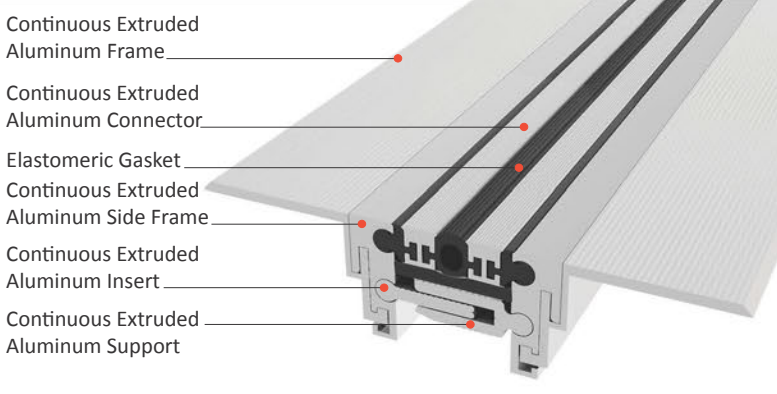

AS U236 surface mounted floor profiles can easily be applied to all types of floors and load bearing capacity is designed for heavy vehicles, cars or pedestrians depending on the gap required. Adjustable interlocking profile and gasket configuration makes it available for gaps up to 200 mm and enables to meet displacements in 3 directions. If required, AS U236 can be applied with wall type AS U136 and this dual application brings in a decorative aspect. Profiles are delivered factory-assembled.

1. **Application Areas** : Indoor & Outdoor / Floor
   Ideal for : Factories, Warehouses, Car Parks, Shopping Malls, Airports, Residences, Hospitals, Hotels, Public & Commercial Buildings etc.
   Material : Mill Finish Aluminum (Anodizing optional), TPE Gasket
   Aluminum Alloy : 6063 AA-USA / EN AW 6063
   Optional Supplies : Fire Barrier, Waterproof EPDM membrane

FLOOR

* Visuals are representative and the profile configuration may differ depending on the characteristics requested.

GASKET COLORS: **BLACK** | GREY | BEIGE | Custom Colors available.

LOCATION	MODEL	GAP (Fb) mm	HEIGHT (H) MM	OVERALL WIDTH (B) mm	VISIBLE WIDTH (S) mm	MOVEMENT (W) mm	LOAD CAPACITY	STANDARD LENGTH (mt)
Floor to Floor	AS U236-050	50	43	154	154	± 2	70 kN 300 kN	3
	AS U236-080	80	43	178	178	± 4	25 kN 50 kN	3
	AS U236-100	100	43	204	204	± 6		3
	AS U236-120	120	43	224	224	± 8		3
	AS U236-140	140	43	244	244	± 10		3
	AS U236-160	160	43	264	264	± 12		3
	AS U236-180	180	43	284	284	± 14		3
	AS U236-200	200	43	304	304	± 14		3

Note: Please ask for different sizes