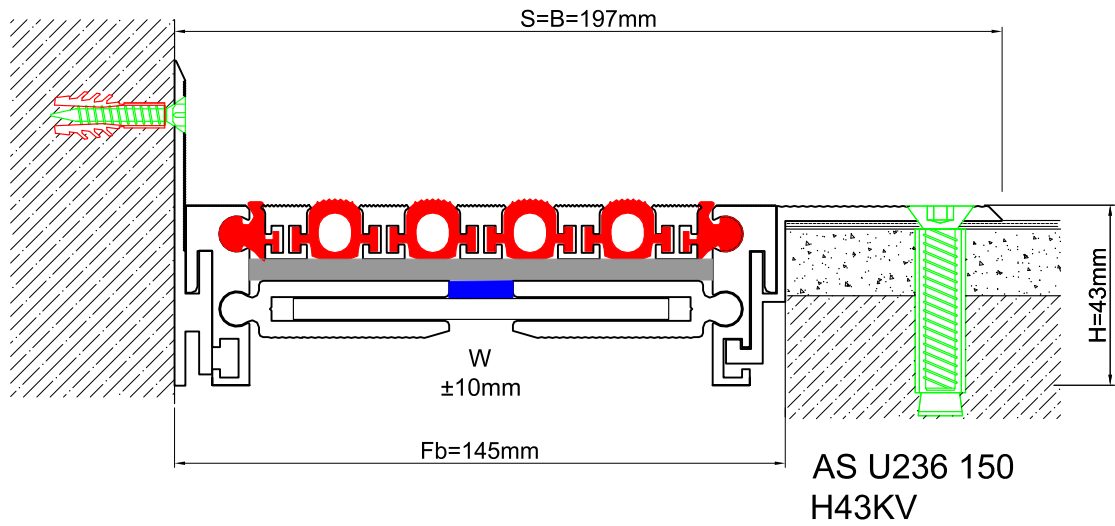

Profil No Profile Number	AS U236 150	AS U236 150K
Fb (mm)	145	145
H (mm) yaklaşık approx.	43	43
W± (mm) yaklaşık approx.	±10	±10
Renk Color	Alüminyum: Natürel, Fitiller: Siyah, gri, diğer Aluminum: Natural, Inserts: Black, grey, others	
Malzeme Material	Alüminyum, TPE Termoplastik Elastomer Aluminum, TPE Thermoplastic Elastomer	
Standart Uzunluk Standard Length	3	
Yükleme Kapasitesi Load-Bearing Capacity