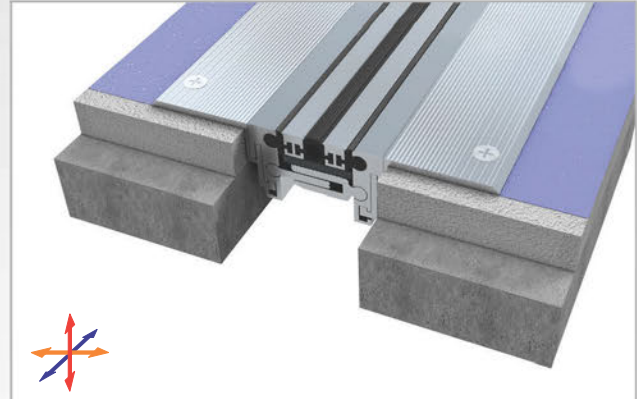

AS U236 surface mounted floor profiles can easily be applied to all types of floors and load bearing capacity is designed for heavy vehicles, cars or pedestrians depending on the gap required. Adjustable interlocking profile and gasket configuration makes it available for gaps up to 200 mm and enables to meet displacements in 3 directions. If required, AS U236 can be applied with wall type AS U136 and this dual application brings in a decorative aspect. Profiles are delivered factory-assembled.

1. **Application Areas** : Indoor & Outdoor / Floor
   Ideal for : Factories, Warehouses, Car Parks, Shopping Malls, Airports, Residences, Hospitals, Hotels, Public & Commercial Buildings etc.
   Material : Mill Finish Aluminum (Anodizing optional), TPE Gasket
   Aluminum Alloy : 6063 AA-USA / EN AW 6063
   Optional Supplies : Fire Barrier, Waterproof EPDM membrane

FLOOR

* Visuals are representative and the profile configuration may differ depending on the characteristics requested.

GASKET COLORS: **BLACK** | GREY | BEIGE | Custom Colors available.

LOCATION	MODEL	GAP (Fb) mm	HEIGHT (H) MM	OVERALL WIDTH (B) mm	VISIBLE WIDTH (S) mm	MOVEMENT (W) mm	LOAD CAPACITY	STANDARD LENGTH (mt)
Floor to Floor	AS U236-050	50	43	154	154	± 2	70 kN 300 kN	3
	AS U236-080	80	43	178	178	± 4	25 kN 50 kN	3
	AS U236-100	100	43	204	204	± 6		3
	AS U236-120	120	43	224	224	± 8		3
	AS U236-140	140	43	244	244	± 10		3
	AS U236-160	160	43	264	264	± 12		3
	AS U236-180	180	43	284	284	± 14		3
	AS U236-200	200	43	304	304	± 14		3

Note: Please ask for different sizes