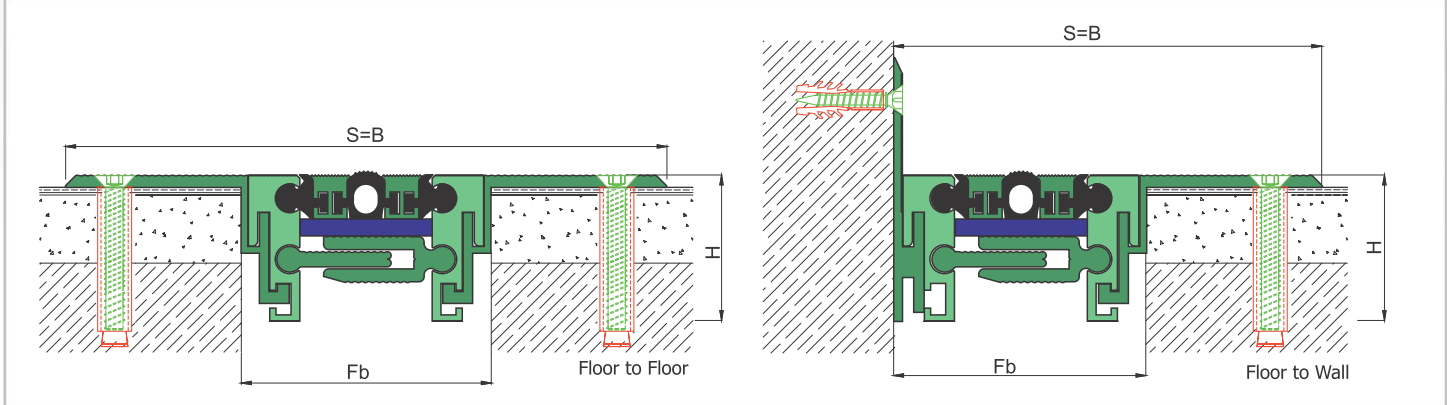

AS U236 surface mounted floor profiles can easily be applied to all types of floors and load bearing capacity is designed for heavy vehicles, cars or pedestrians depending on the gap required. Adjustable interlocking profile and gasket configuration makes it available for gaps up to 200 mm and enables to meet displacements in 3 directions. If required, AS U236 can be applied with wall type AS U136 and this dual application brings in a decorative aspect. Profiles are delivered factory-assembled.

1. **Application Areas** : Indoor & Outdoor / Floor
   Ideal for : Factories, Warehouses, Car Parks, Shopping Malls, Airports, Residences, Hospitals, Hotels, Public & Commercial Buildings etc.
   Material : Mill Finish Aluminum (Anodizing optional), TPE Gasket
   Aluminum Alloy : 6063 AA-USA / EN AW 6063
   Optional Supplies : Fire Barrier, Waterproof EPDM membrane

FLOOR

* Visuals are representative and the profile configuration may differ depending on the characteristics requested.

GASKET COLORS: **BLACK** | GREY | BEIGE | Custom Colors available.

LOCATION	MODEL	GAP (Fb) mm	HEIGHT (H) MM	OVERALL WIDTH (B) mm	VISIBLE WIDTH (S) mm	MOVEMENT (W) mm	LOAD CAPACITY	STANDARD LENGTH (mt)
Floor to Floor	AS U236-050	50	43	154	154	± 2	70 kN 300 kN	3
	AS U236-080	80	43	178	178	± 4	25 kN 50 kN	3
	AS U236-100	100	43	204	204	± 6		3
	AS U236-120	120	43	224	224	± 8		3
	AS U236-140	140	43	244	244	± 10		3
	AS U236-160	160	43	264	264	± 12		3
	AS U236-180	180	43	284	284	± 14		3
	AS U236-200	200	43	304	304	± 14		3

Note: Please ask for different sizes