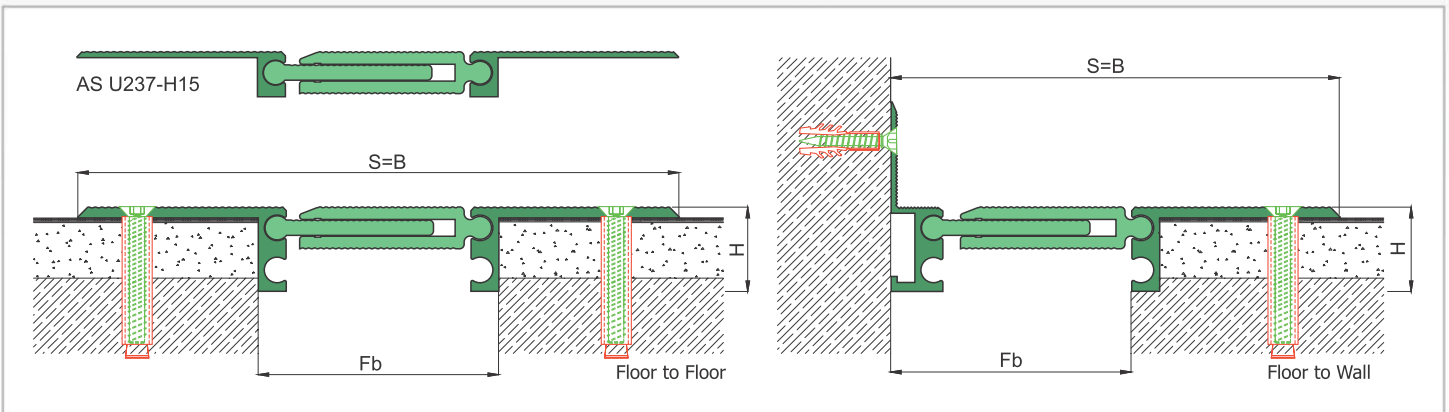

AS U237 surface mounted floor profiles are applicable to all types of floors and load bearing capacity is designed for heavy vehicles, cars or pedestrian depending on the gap required. Pure metal structure characterizes AS U237 as a hardwearing & maintenance free profile and makes it ideal for the places with heavy pedestrian traffic. Striated surface finish ensures antislip and round-headed articulated design enables the profile to meet displacements in 3 directions. Profiles are delivered factory-assembled and for some gaps soft EPDM tape is placed on the center plate to align the distance between the side frames. For flush mounted applications AS A227 model is available.

**FLOOR**

\* Visuals are representative and the profile configuration may differ depending on the characteristics requested.

LOCATION	MODEL	GAP (Fb) mm	HEIGHT (H) MM	OVERALL WIDTH (B) mm	VISIBLE WIDTH (S) mm	MOVEMENT (W) mm	LOAD CAPACITY	STANDARD LENGTH (mt)
Floor to Floor	AS U237-055	55	15	175	175	± 5	Person	3
	AS U237-055	55	28	175	175	± 5	35 kN Forklift, 90 kN Truck	3
	AS U237-080	80	15	200	200	± 4	Person	3
	AS U237-080	80	28	200	200	± 4	25 kN Forklift, 50 kN Truck	3
	AS U237-100	100	15	220	220	± 12	Person	3
	AS U237-100	100	28	220	220	± 12	Car	3
	AS U237-120	120	15	240	240	± 18	Person	3
	AS U237-120	120	28	240	240	± 18	Car	3
	AS U237-150	150	15 / 28	270	270	± 20	Person	3
	AS U237-200	200	15 / 28	320	320	± 16	Person	3

Note: Please ask for different sizes

Profil No Profile Number	AS U237 100	AS U237 100K
Fb (mm)	100	100
H (mm) yaklaşık approx.	28	28
W± (mm) yaklaşık approx.	±12	±12
Renk Color	Alüminyum: Natürel Aluminum: Natural	
Malzeme Material	Alüminyum Aluminum	
Standart Uzunluk Standard Length	3	
Yükleme Kapasitesi Load-Bearing Capacity	