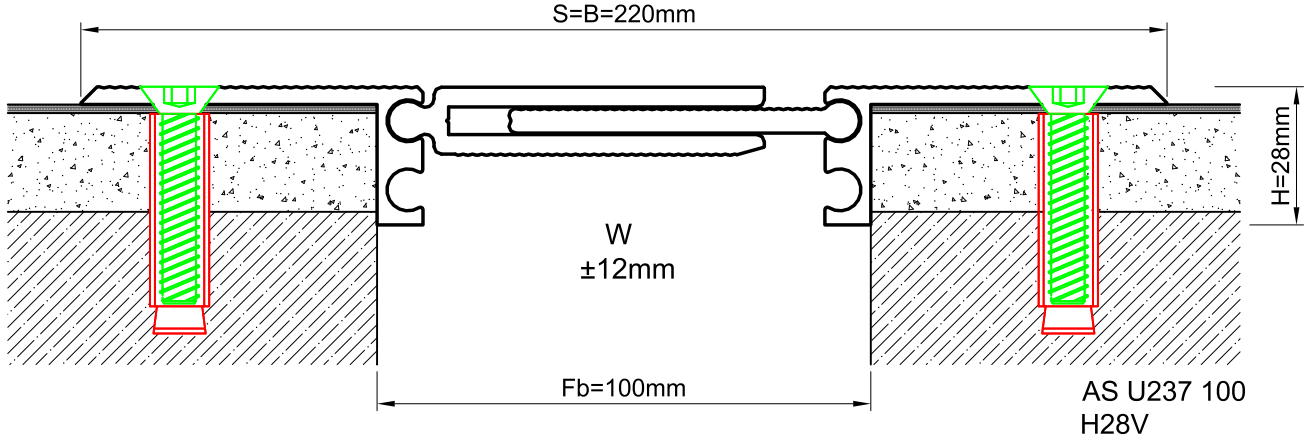

AS U237 surface mounted floor profiles are applicable to all types of floors and load bearing capacity is designed for heavy vehicles, cars or pedestrian depending on the gap required. Pure metal structure characterizes AS U237 as a hardwearing & maintenance free profile and makes it ideal for the places with heavy pedestrian traffic. Striated surface finish ensures antislip and round-headed articulated design enables the profile to meet displacements in 3 directions. Profiles are delivered factory-assembled and for some gaps soft EPDM tape is placed on the center plate to align the distance between the side frames. For flush mounted applications AS A227 model is available.

**FLOOR**

\* Visuals are representative and the profile configuration may differ depending on the characteristics requested.

LOCATION	MODEL	GAP (Fb) mm	HEIGHT (H) MM	OVERALL WIDTH (B) mm	VISIBLE WIDTH (S) mm	MOVEMENT (W) mm	LOAD CAPACITY	STANDARD LENGTH (mt)
Floor to Floor	AS U237-055	55	15	175	175	± 5	Person	3
	AS U237-055	55	28	175	175	± 5	35 kN Forklift, 90 kN Truck	3
	AS U237-080	80	15	200	200	± 4	Person	3
	AS U237-080	80	28	200	200	± 4	25 kN Forklift, 50 kN Truck	3
	AS U237-100	100	15	220	220	± 12	Person	3
	AS U237-100	100	28	220	220	± 12	Car	3
	AS U237-120	120	15	240	240	± 18	Person	3
	AS U237-120	120	28	240	240	± 18	Car	3
	AS U237-150	150	15 / 28	270	270	± 20	Person	3
	AS U237-200	200	15 / 28	320	320	± 16	Person	3

Note: Please ask for different sizes

Profil No Profile Number	AS U237 100	AS U237 100K
Fb (mm)	100	100
H (mm) yaklaşık approx.	28	28
W± (mm) yaklaşık approx.	±12	±12
Renk Color	Alüminyum: Natürel Aluminum: Natural	
Malzeme Material	Alüminyum Aluminum	
Standart Uzunluk Standard Length	3	
Yükleme Kapasitesi Load-Bearing Capacity	