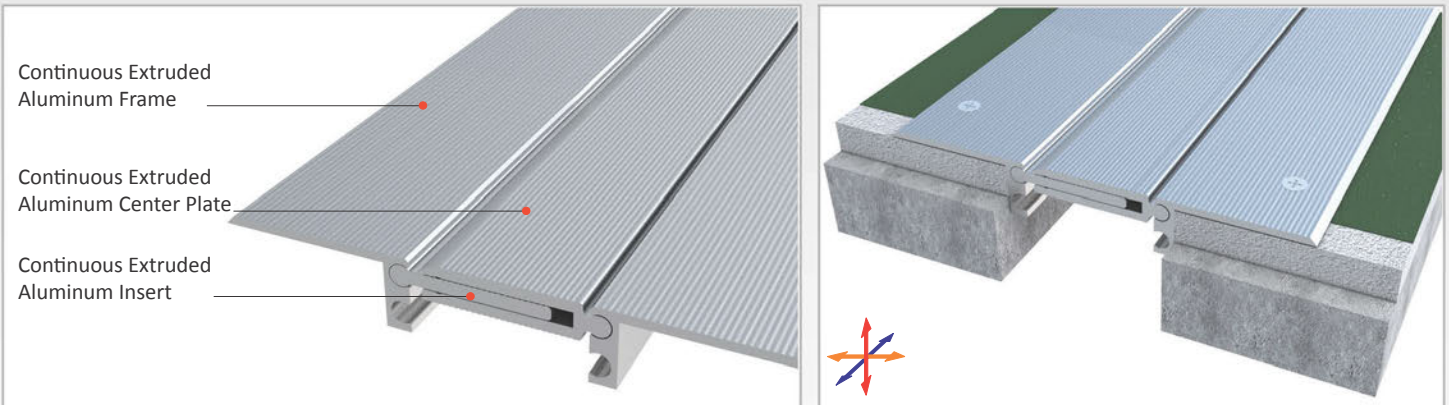

AS U237 surface mounted floor profiles are applicable to all types of floors and load bearing capacity is designed for heavy vehicles, cars or pedestrian depending on the gap required. Pure metal structure characterizes AS U237 as a hardwearing & maintenance free profile and makes it ideal for the places with heavy pedestrian traffic. Striated surface finish ensures antislip and round-headed articulated design enables the profile to meet displacements in 3 directions. Profiles are delivered factory-assembled and for some gaps soft EPDM tape is placed on the center plate to align the distance between the side frames. For flush mounted applications AS A227 model is available.

- Application Areas** : Indoor & Outdoor / Floor
- Ideal for** : Factories, Warehouses, Car Parks, Airports, Shopping Malls, Hospitals, Commercial & Public Buildings etc.
- Material** : Mill Finish Aluminum (Anodizing optional), Soft EPDM tape
- Aluminum Alloy** : 6063 AA-USA / EN AW 6063
- Optional Supplies** : Fire Barrier, Waterproof EPDM membrane

**FLOOR**

\* Visuals are representative and the profile configuration may differ depending on the characteristics requested.

LOCATION	MODEL	GAP (Fb) mm	HEIGHT (H) MM	OVERALL WIDTH (B) mm	VISIBLE WIDTH (S) mm	MOVEMENT (W) mm	LOAD CAPACITY	STANDARD LENGTH (mt)
Floor to Floor	AS U237-055	55	15	175	175	± 5	Person	3
	AS U237-055	55	28	175	175	± 5	35 kN Forklift, 90 kN Truck	3
	AS U237-080	80	15	200	200	± 4	Person	3
	AS U237-080	80	28	200	200	± 4	25 kN Forklift, 50 kN Truck	3
	AS U237-100	100	15	220	220	± 12	Person	3
	AS U237-100	100	28	220	220	± 12	Car	3
	AS U237-120	120	15	240	240	± 18	Person	3
	AS U237-120	120	28	240	240	± 18	Car	3
	AS U237-150	150	15 / 28	270	270	± 20	Person	3
	AS U237-200	200	15 / 28	320	320	± 16	Person	3