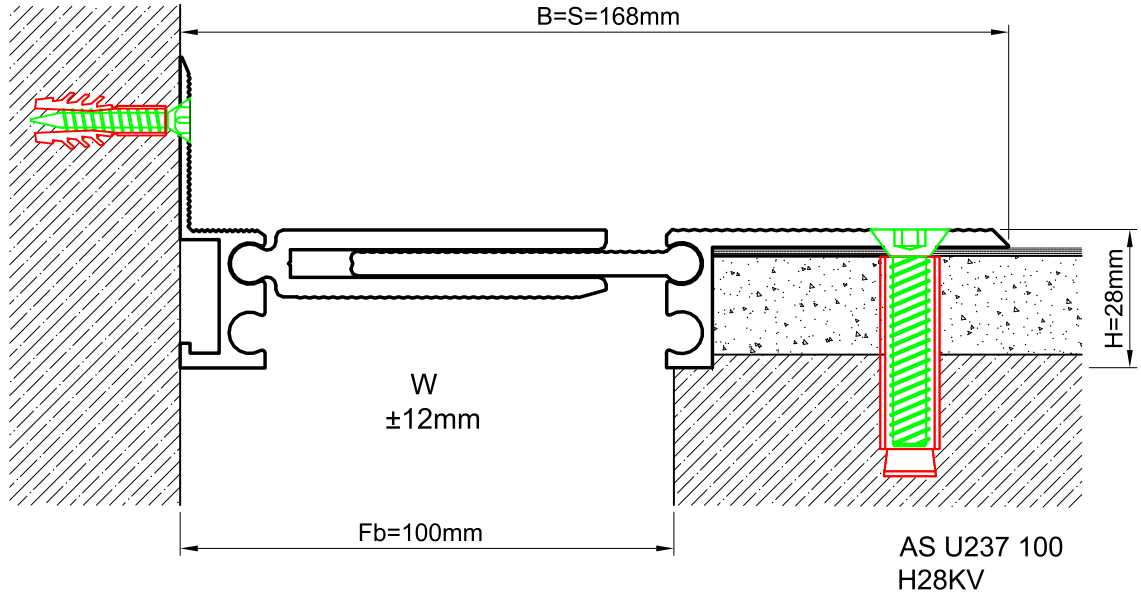

AS U237 surface mounted floor profiles are applicable to all types of floors and load bearing capacity is designed for heavy vehicles, cars or pedestrian depending on the gap required. Pure metal structure characterizes AS U237 as a hardwearing & maintenance free profile and makes it ideal for the places with heavy pedestrian traffic. Striated surface finish ensures antislip and round-headed articulated design enables the profile to meet displacements in 3 directions. Profiles are delivered factory-assembled and for some gaps soft EPDM tape is placed on the center plate to align the distance between the side frames. For flush mounted applications AS A227 model is available.

**FLOOR**

\* Visuals are representative and the profile configuration may differ depending on the characteristics requested.

LOCATION	MODEL	GAP (Fb) mm	HEIGHT (H) MM	OVERALL WIDTH (B) mm	VISIBLE WIDTH (S) mm	MOVEMENT (W) mm	LOAD CAPACITY	STANDARD LENGTH (mt)
Floor to Floor	AS U237-055	55	15	175	175	± 5	Person	3
	AS U237-055	55	28	175	175	± 5	35 kN Forklift, 90 kN Truck	3
	AS U237-080	80	15	200	200	± 4	Person	3
	AS U237-080	80	28	200	200	± 4	25 kN Forklift, 50 kN Truck	3
	AS U237-100	100	15	220	220	± 12	Person	3
	AS U237-100	100	28	220	220	± 12	Car	3
	AS U237-120	120	15	240	240	± 18	Person	3
	AS U237-120	120	28	240	240	± 18	Car	3
	AS U237-150	150	15 / 28	270	270	± 20	Person	3
	AS U237-200	200	15 / 28	320	320	± 16	Person	3

Note: Please ask for different sizes

Profil No Profile Number	AS U237 100	AS U237 100K
Fb (mm)	100	100
H (mm) yaklaşık approx.	28	28
W± (mm) yaklaşık approx.	±12	±12
Renk Color	Alüminyum: Natürel Aluminum: Natural	
Malzeme Material	Alüminyum Aluminum	
Standart Uzunluk Standard Length	3	
Yükleme Kapasitesi Load-Bearing Capacity	