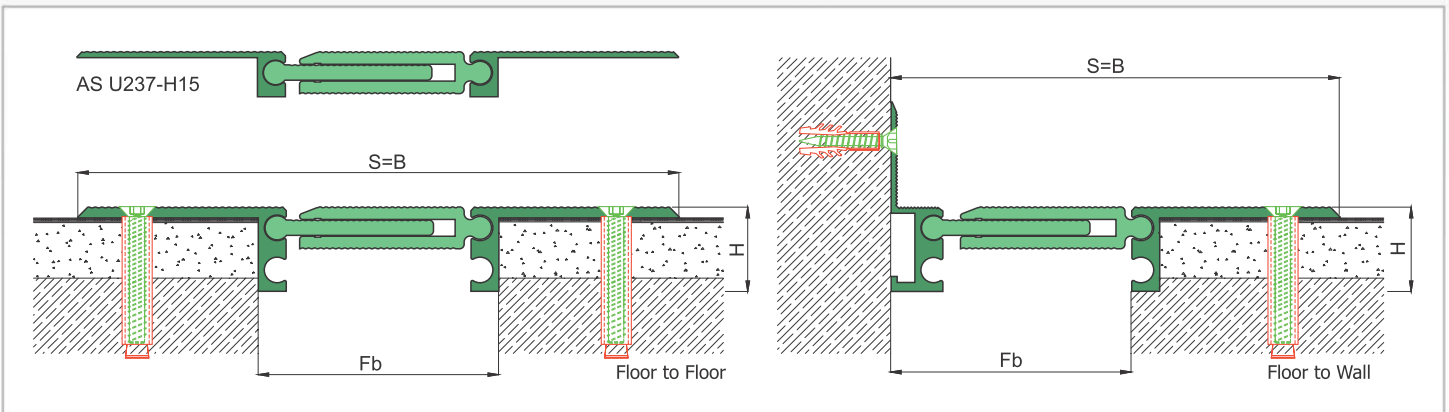

AS U237 surface mounted floor profiles are applicable to all types of floors and load bearing capacity is designed for heavy vehicles, cars or pedestrian depending on the gap inquired. Pure metal structure characterizes AS U237 as a hardwearing & maintenance free profile and makes it ideal for the places with heavy pedestrian traffic. Striated surface finish ensures antislip and round-headed articulated design enables the profile to meet displacements in 3 directions. Profiles are delivered factory-assembled and for some gaps soft EPDM tape is placed on the center plate to align the distance between the side frames. For flush mounted applications AS A227 model is available.

**FLOOR**

\* Visuals are representative and the profile configuration may differ depending on the characteristics requested.

LOCATION	MODEL	GAP (Fb) mm	HEIGHT (H) MM	OVERALL WIDTH (B) mm	VISIBLE WIDTH (S) mm	MOVEMENT (W) mm	LOAD CAPACITY	STANDARD LENGTH (mt)
Floor to Floor	AS U237-055	55	15	175	175	± 5	Person	3
	AS U237-055	55	28	175	175	± 5	35 kN Forklift, 90 kN Truck	3
	AS U237-080	80	15	200	200	± 4	Person	3
	AS U237-080	80	28	200	200	± 4	25 kN Forklift, 50 kN Truck	3
	AS U237-100	100	15	220	220	± 12	Person	3
	AS U237-100	100	28	220	220	± 12	Car	3
	AS U237-120	120	15	240	240	± 18	Person	3
	AS U237-120	120	28	240	240	± 18	Car	3
	AS U237-150	150	15 / 28	270	270	± 20	Person	3
	AS U237-200	200	15 / 28	320	320	± 16	Person	3

Note: Please ask for different sizes

Profil No Profile Number	AS U237 200	AS U237 200K
Fb (mm)	200	200
H (mm) yaklaşık approx.	15	15
W± (mm) yaklaşık approx.	±16	±16
Renk Color	Alüminyum: Natürel Aluminum: Natural	
Malzeme Material	Alüminyum Aluminum	
Standart Uzunluk Standard Length	3	
Yükleme Kapasitesi Load-Bearing Capacity	