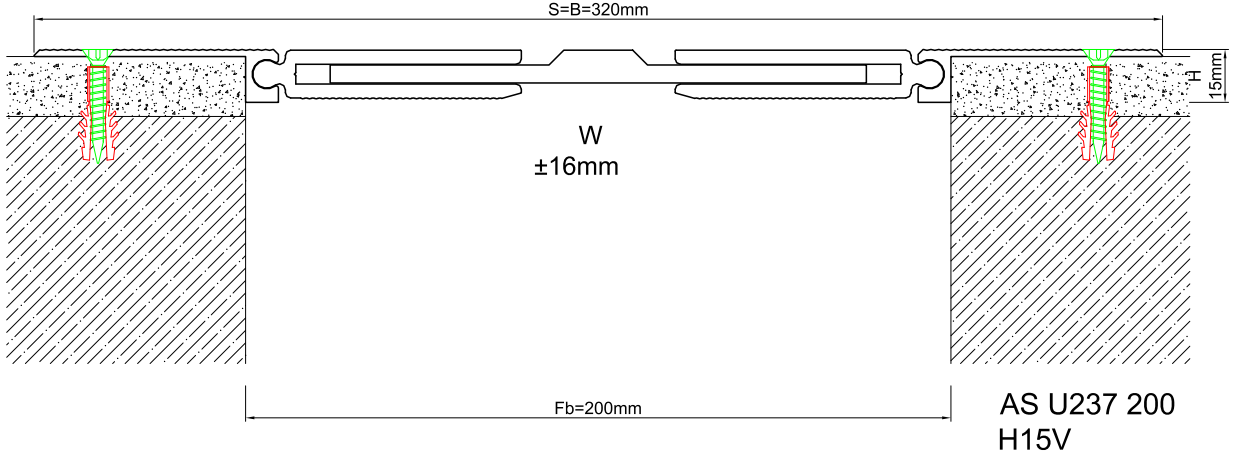

AS U237 surface mounted floor profiles are applicable to all types of floors and load bearing capacity is designed for heavy vehicles, cars or pedestrian depending on the gap inquired. Pure metal structure characterizes AS U237 as a hardwearing & maintenance free profile and makes it ideal for the places with heavy pedestrian traffic. Striated surface finish ensures antislip and round-headed articulated design enables the profile to meet displacements in 3 directions. Profiles are delivered factory-assembled and for some gaps soft EPDM tape is placed on the center plate to align the distance between the side frames. For flush mounted applications AS A227 model is available.

**FLOOR**

\* Visuals are representative and the profile configuration may differ depending on the characteristics requested.

LOCATION	MODEL	GAP (Fb) mm	HEIGHT (H) MM	OVERALL WIDTH (B) mm	VISIBLE WIDTH (S) mm	MOVEMENT (W) mm	LOAD CAPACITY	STANDARD LENGTH (mt)
Floor to Floor	AS U237-055	55	15	175	175	± 5	Person	3
	AS U237-055	55	28	175	175	± 5	35 kN Forklift, 90 kN Truck	3
	AS U237-080	80	15	200	200	± 4	Person	3
	AS U237-080	80	28	200	200	± 4	25 kN Forklift, 50 kN Truck	3
	AS U237-100	100	15	220	220	± 12	Person	3
	AS U237-100	100	28	220	220	± 12	Car	3
	AS U237-120	120	15	240	240	± 18	Person	3
	AS U237-120	120	28	240	240	± 18	Car	3
	AS U237-150	150	15 / 28	270	270	± 20	Person	3
	AS U237-200	200	15 / 28	320	320	± 16	Person	3

Note: Please ask for different sizes

Profil No Profile Number	AS U237 200	AS U237 200K
Fb (mm)	200	200
H (mm) yaklaşık approx.	15	15
W± (mm) yaklaşık approx.	±16	±16
Renk Color	Alüminyum: Natürel Aluminum: Natural	
Malzeme Material	Alüminyum Aluminum	
Standart Uzunluk Standard Length	3	
Yükleme Kapasitesi Load-Bearing Capacity	