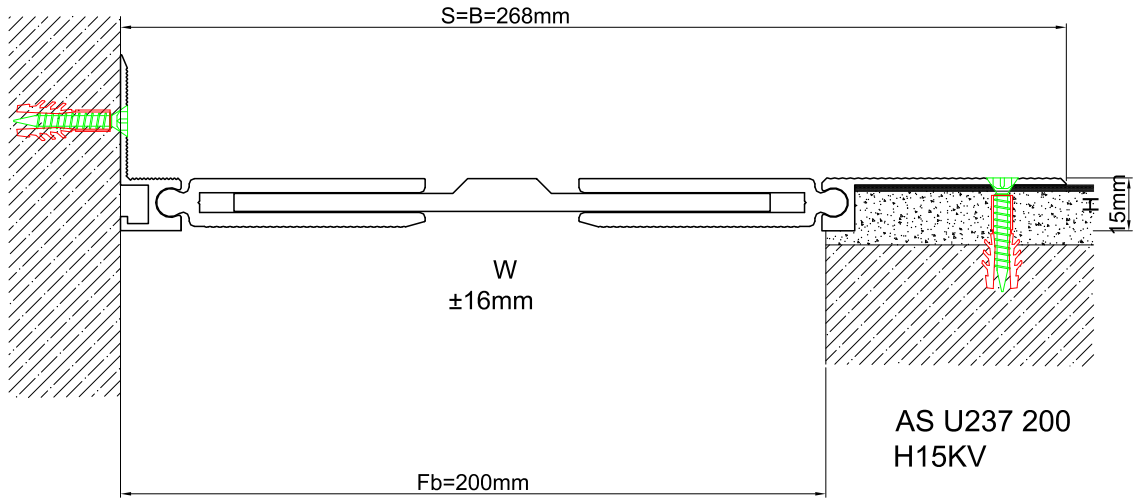

AS U237 surface mounted floor profiles are applicable to all types of floors and load bearing capacity is designed for heavy vehicles, cars or pedestrian depending on the gap inquired. Pure metal structure characterizes AS U237 as a hardwearing & maintenance free profile and makes it ideal for the places with heavy pedestrian traffic. Striated surface finish ensures antislip and round-headed articulated design enables the profile to meet displacements in 3 directions. Profiles are delivered factory-assembled and for some gaps soft EPDM tape is placed on the center plate to align the distance between the side frames. For flush mounted applications AS A227 model is available.

**FLOOR**

\* Visuals are representative and the profile configuration may differ depending on the characteristics requested.

LOCATION	MODEL	GAP (Fb) mm	HEIGHT (H) MM	OVERALL WIDTH (B) mm	VISIBLE WIDTH (S) mm	MOVEMENT (W) mm	LOAD CAPACITY	STANDARD LENGTH (mt)
Floor to Floor	AS U237-055	55	15	175	175	± 5	Person	3
	AS U237-055	55	28	175	175	± 5	35 kN Forklift, 90 kN Truck	3
	AS U237-080	80	15	200	200	± 4	Person	3
	AS U237-080	80	28	200	200	± 4	25 kN Forklift, 50 kN Truck	3
	AS U237-100	100	15	220	220	± 12	Person	3
	AS U237-100	100	28	220	220	± 12	Car	3
	AS U237-120	120	15	240	240	± 18	Person	3
	AS U237-120	120	28	240	240	± 18	Car	3
	AS U237-150	150	15 / 28	270	270	± 20	Person	3
	AS U237-200	200	15 / 28	320	320	± 16	Person	3

Note: Please ask for different sizes

Profil No Profile Number	AS U237 200	AS U237 200K
Fb (mm)	200	200
H (mm) yaklaşık approx.	15	15
W± (mm) yaklaşık approx.	±16	±16
Renk Color	Alüminyum: Natürel Aluminum: Natural	
Malzeme Material	Alüminyum Aluminum	
Standart Uzunluk Standard Length	3	
Yükleme Kapasitesi Load-Bearing Capacity	