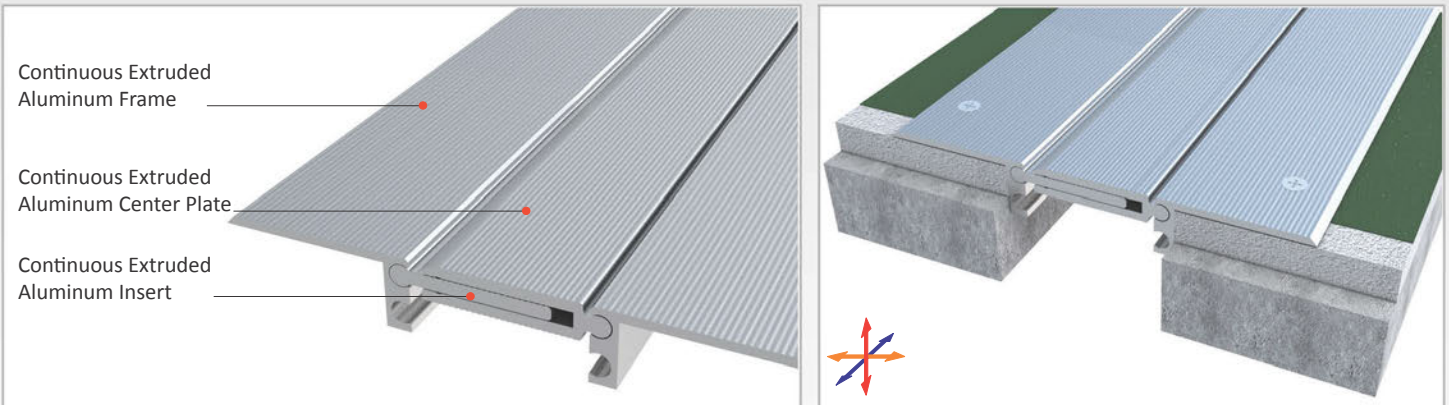

AS U237 surface mounted floor profiles are applicable to all types of floors and load bearing capacity is designed for heavy vehicles, cars or pedestrian depending on the gap inquired. Pure metal structure characterizes AS U237 as a hardwearing & maintenance free profile and makes it ideal for the places with heavy pedestrian traffic. Striated surface finish ensures antislip and round-headed articulated design enables the profile to meet displacements in 3 directions. Profiles are delivered factory-assembled and for some gaps soft EPDM tape is placed on the center plate to align the distance between the side frames. For flush mounted applications AS A227 model is available.

- Application Areas** : Indoor & Outdoor / Floor
- Ideal for** : Factories, Warehouses, Car Parks, Airports, Shopping Malls, Hospitals, Commercial & Public Buildings etc.
- Material** : Mill Finish Aluminum (Anodizing optional), Soft EPDM tape
- Aluminum Alloy** : 6063 AA-USA / EN AW 6063
- Optional Supplies** : Fire Barrier, Waterproof EPDM membrane

**FLOOR**

\* Visuals are representative and the profile configuration may differ depending on the characteristics requested.

LOCATION	MODEL	GAP (Fb) mm	HEIGHT (H) MM	OVERALL WIDTH (B) mm	VISIBLE WIDTH (S) mm	MOVEMENT (W) mm	LOAD CAPACITY	STANDARD LENGTH (mt)
Floor to Floor	AS U237-055	55	15	175	175	± 5	Person	3
	AS U237-055	55	28	175	175	± 5	35 kN Forklift, 90 kN Truck	3
	AS U237-080	80	15	200	200	± 4	Person	3
	AS U237-080	80	28	200	200	± 4	25 kN Forklift, 50 kN Truck	3
	AS U237-100	100	15	220	220	± 12	Person	3
	AS U237-100	100	28	220	220	± 12	Car	3
	AS U237-120	120	15	240	240	± 18	Person	3
	AS U237-120	120	28	240	240	± 18	Car	3
	AS U237-150	150	15 / 28	270	270	± 20	Person	3
	AS U237-200	200	15 / 28	320	320	± 16	Person	3